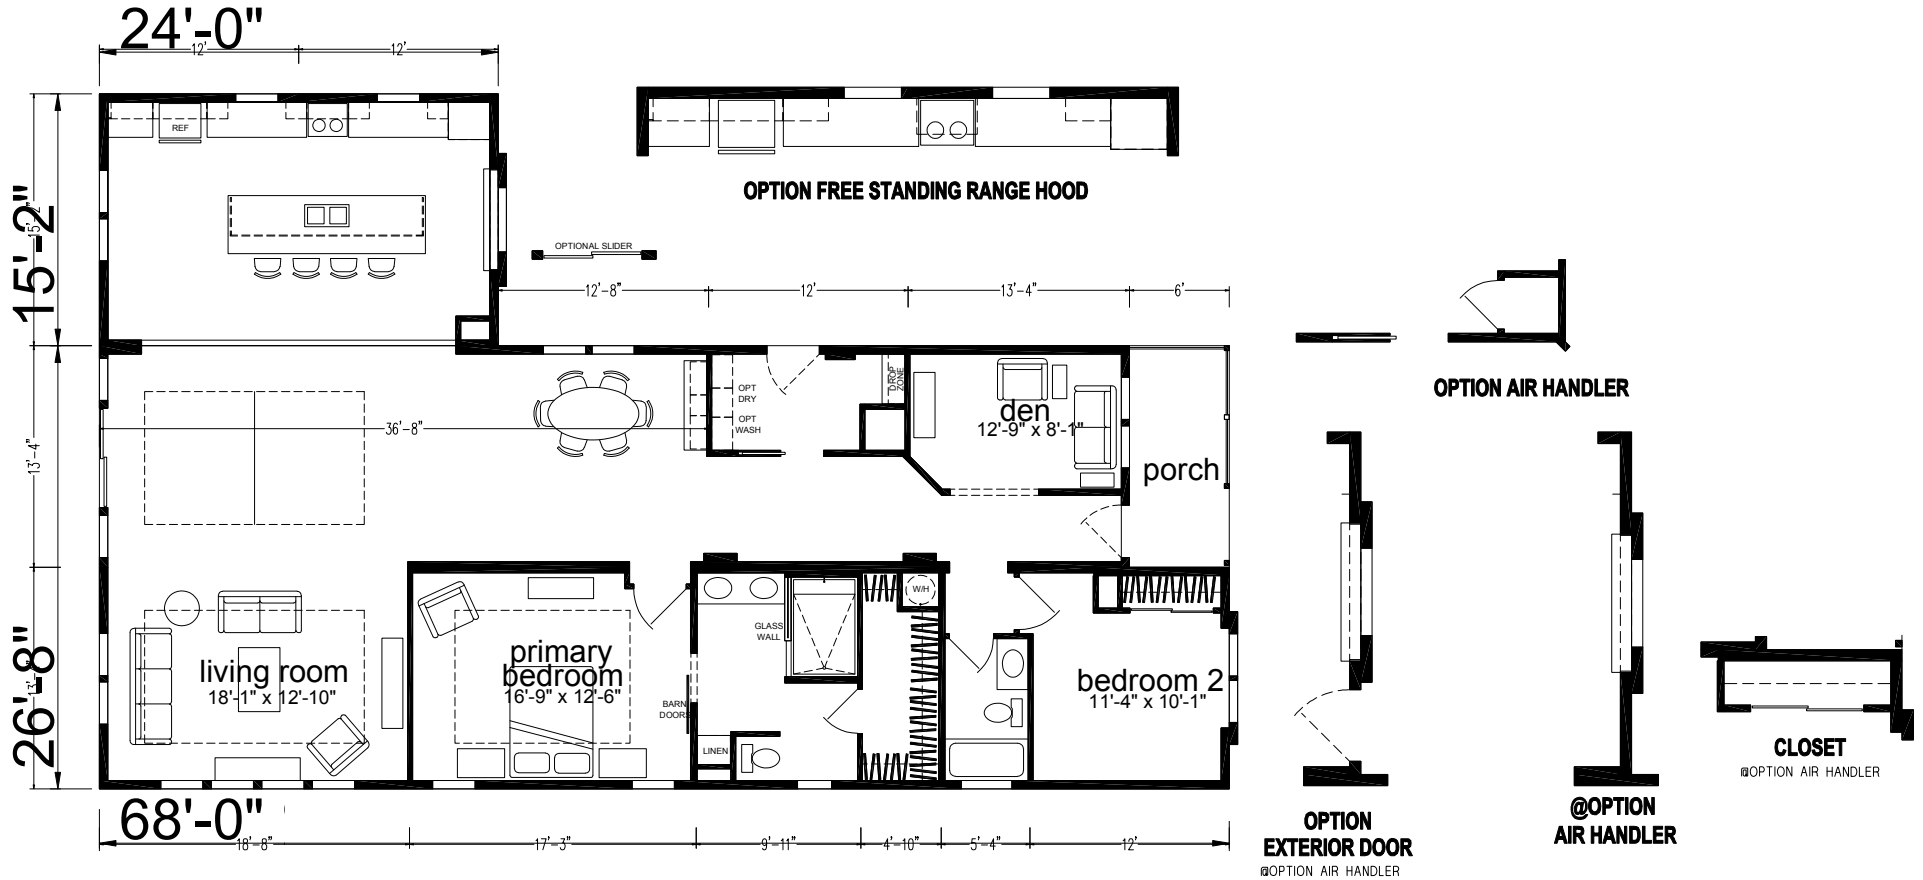

Crossville

Silver Springs Elite Series

2162 SQ. FT. (Approximate) 3 Bedrooms, 2 Baths

Last Updated: 2-24-25

CHAMPION HOMES CENTER
1915A SE SR100
Lake City, Florida 32025

FactoryHomeSale.com | 1-800-965-3052