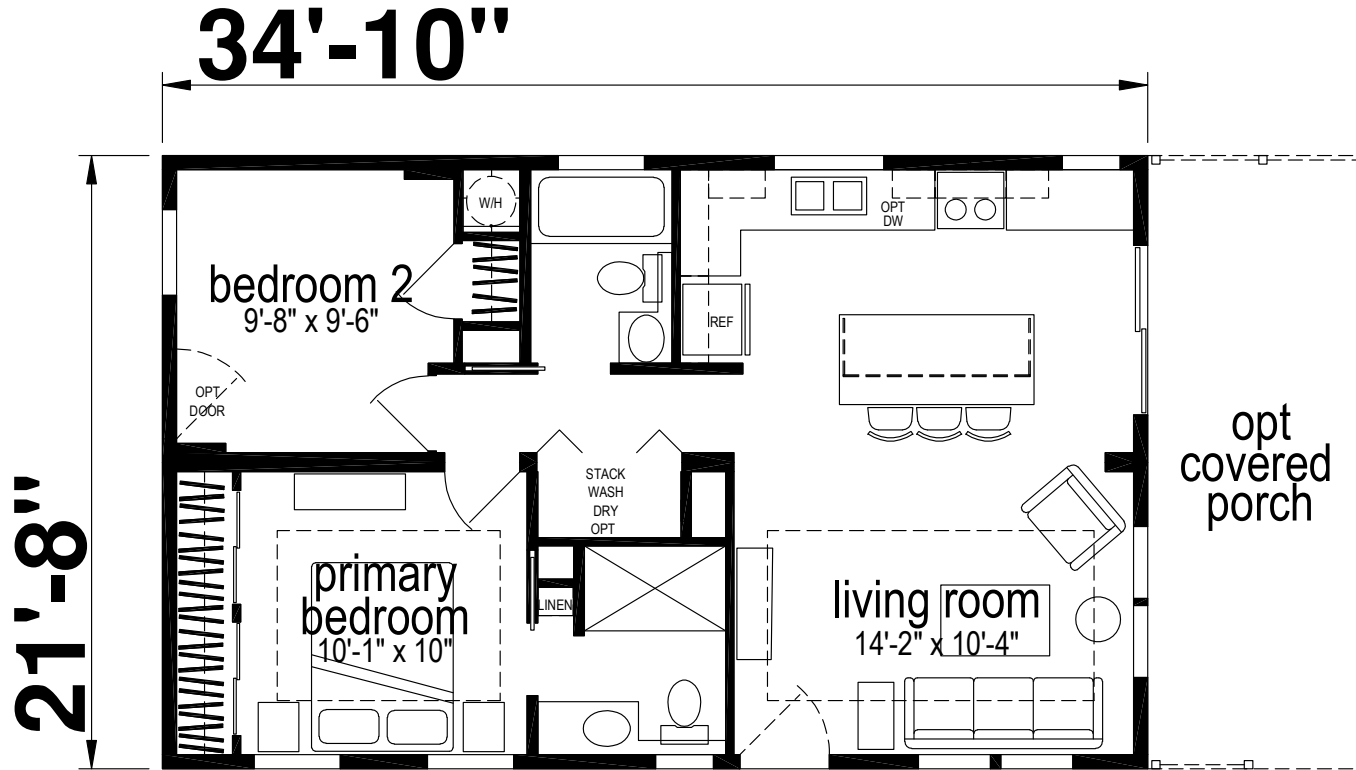

# Cresskill

Silver Springs Limited Series

758 SQ. FT. (Approximate) 2 Bedrooms, 2 Baths

Last Updated: 2-24-25

**CHAMPION HOMES CENTER**  
1915A SE SR100  
Lake City, Florida 32025

**FactoryHomeSale.com | 1-800-965-3052**