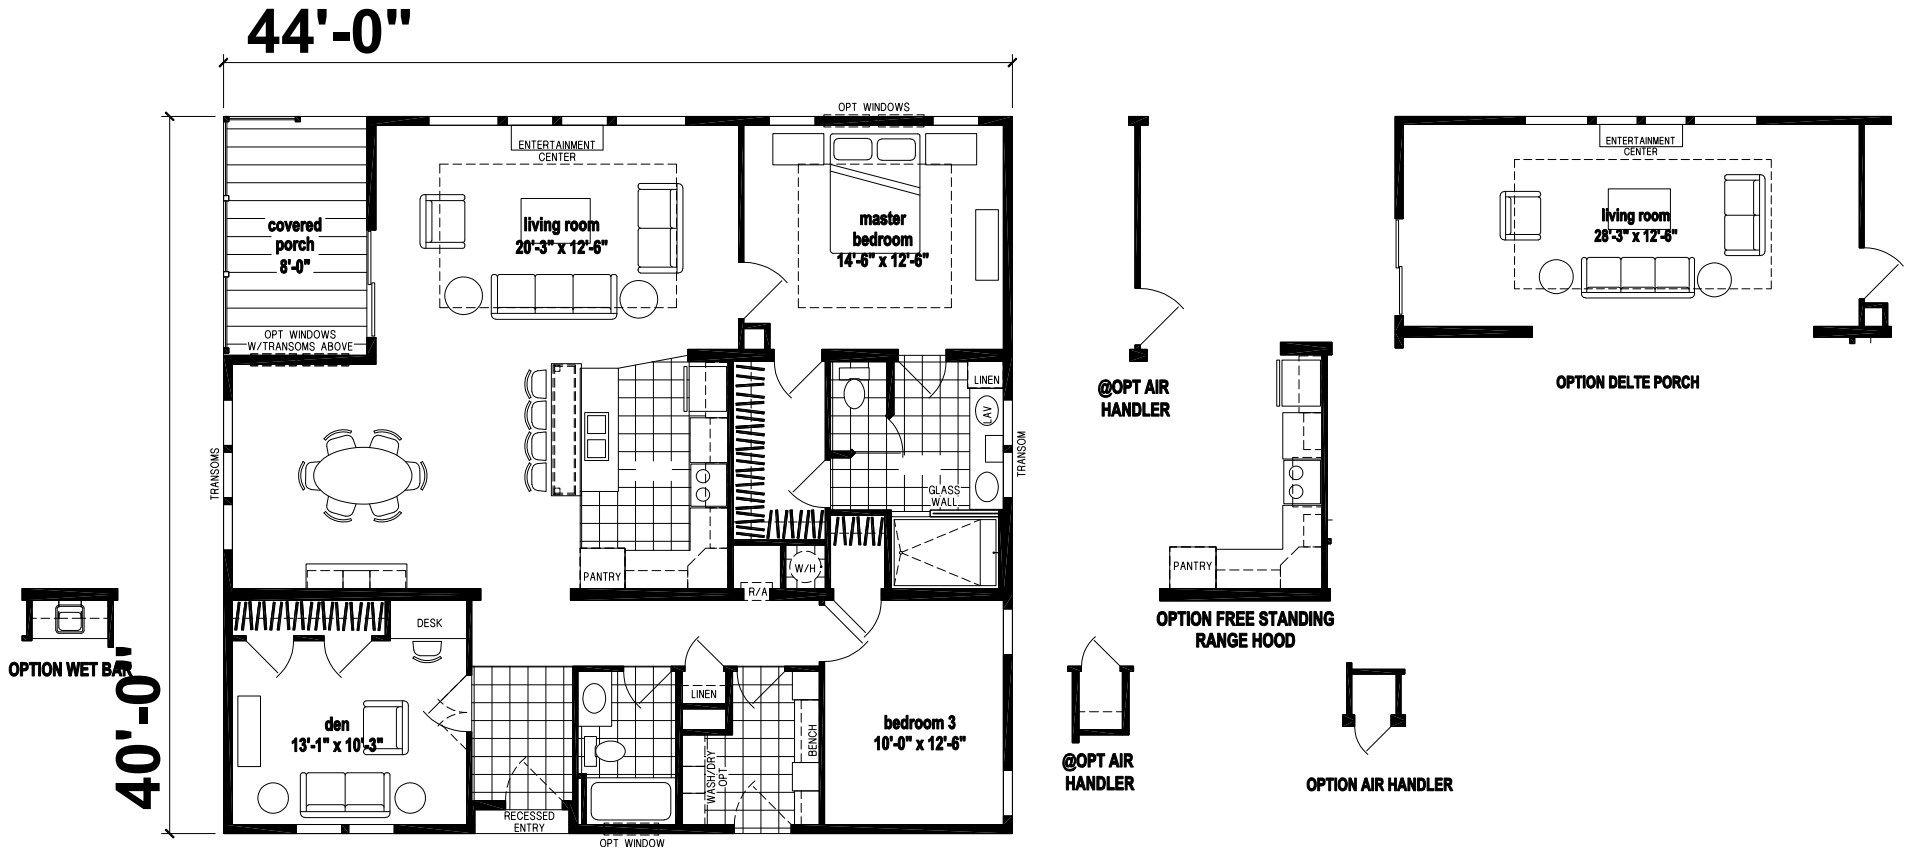

Copperhill

Silver Springs Elite Series

1848 SQ. FT. (Approximate) 3 Bedrooms, 2 Baths

Last Updated: 2-24-25

CHAMPION HOMES CENTER
1915A SE SR100
Lake City, Florida 32025

FactoryHomeSale.com | 1-800-965-3052