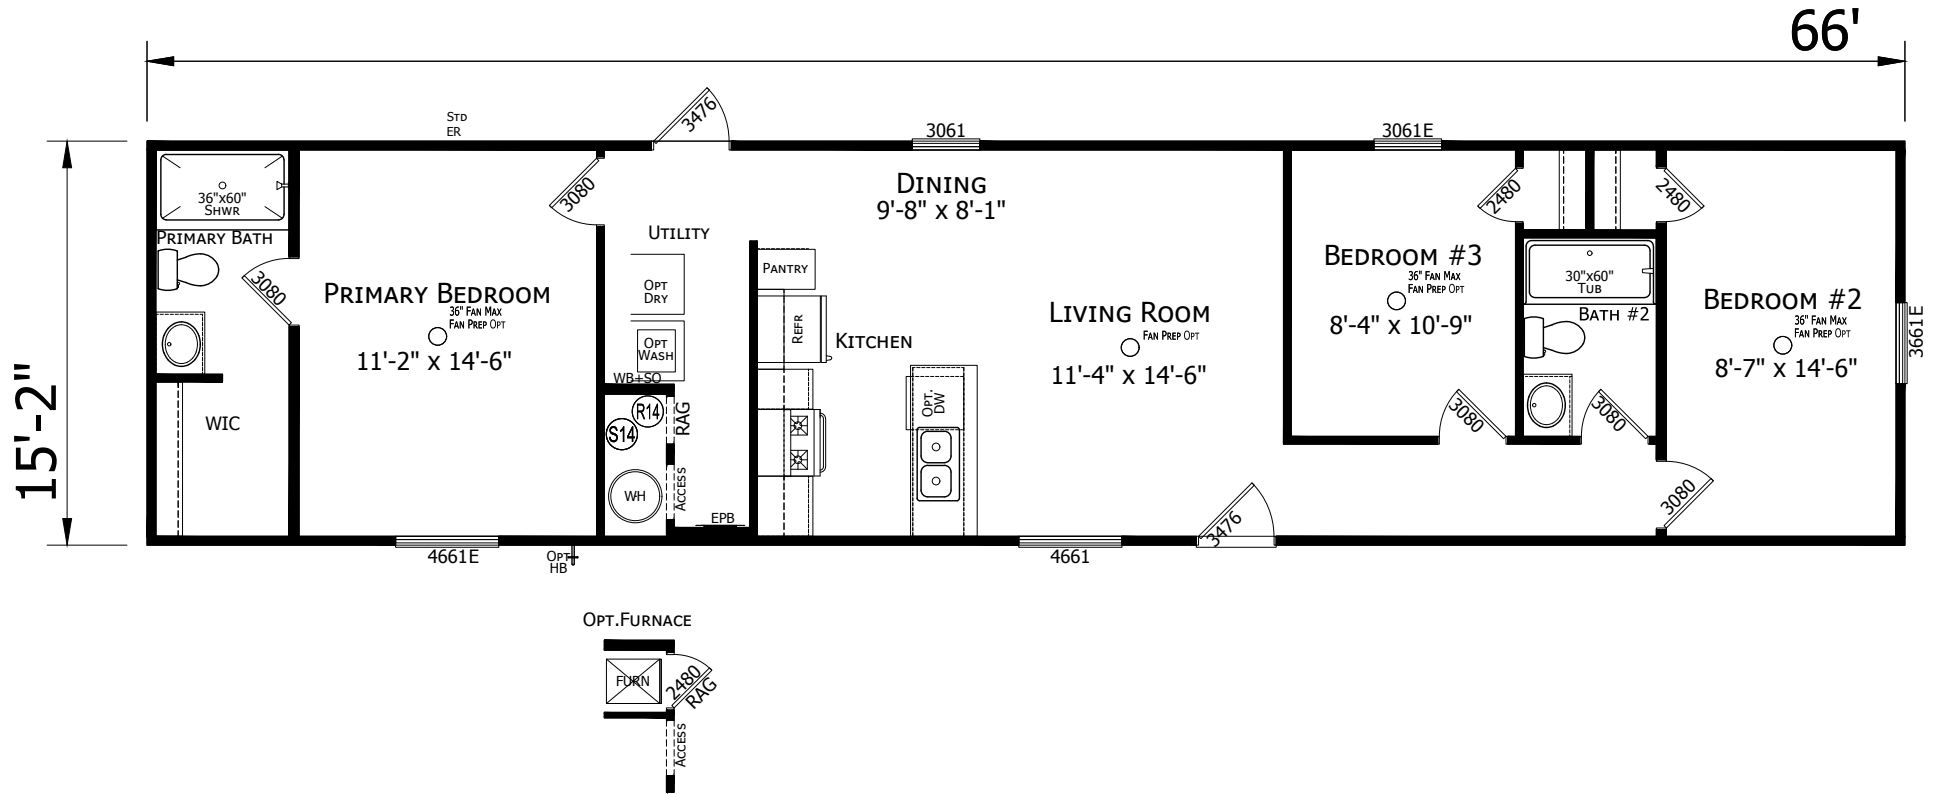

Cobbtown

Lake Manor Series

1,001 SQ. FT. (Approximate) 3 Bedroom, 2 Bath

Last Updated: 12-20-23

CHAMPION HOMES CENTER
1915A SE SR100
Lake City, Florida 32025

FactoryHomeSale.com | 1-800-965-3052

IMPORTANT: Champion Homes Center reserves the right to modify, cancel or substitute products or features of this event at any time without prior notice or obligation. Pictures and other promotional materials are representative and may depict or contain floor plans, square footages, elevations, options, upgrades, extra design features, decorations, floor coverings, specialty light fixtures, custom paint and wall coverings, window treatments, landscaping, sound and alarm systems, furnishings, appliances, and other designer/decorator features and amenities that are not included as part of the home and/or may not be available at all locations. Home, pricing and community information is subject to change, and homes to prior sale, at any time without notice or obligation. ©2020 Champion Homes Center. All rights reserved.