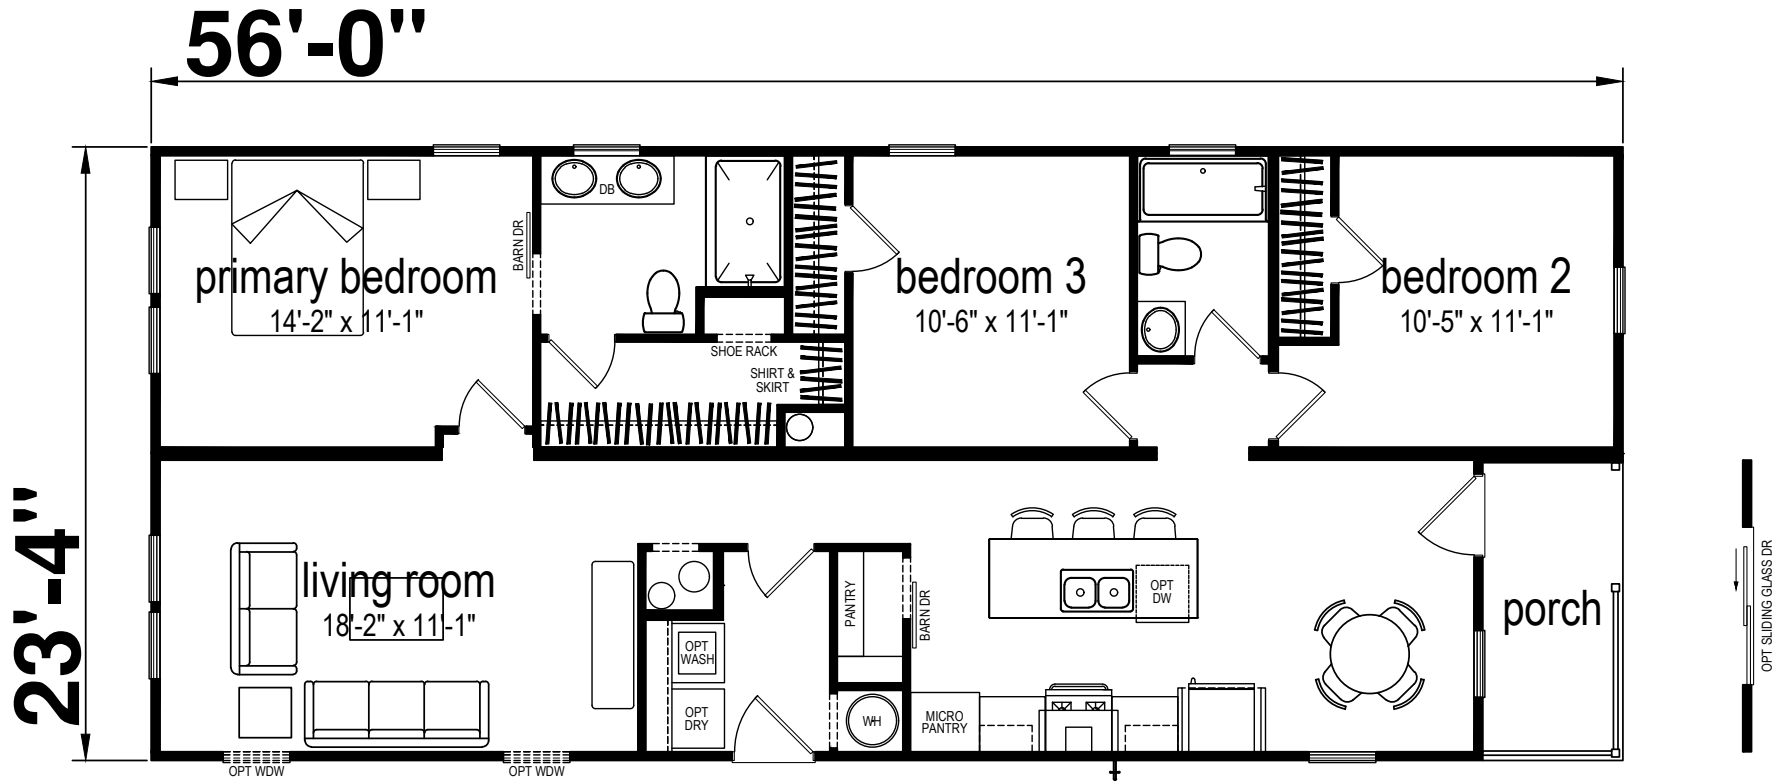

Clarkdell

Key Largo Series

1,246 SQ. FT. (Approximate) 3 Bedrooms, 2 Baths

Last Updated: 8-27-25

CHAMPION HOMES CENTER
1915A SE SR100
Lake City, Florida 32025

FactoryHomeSale.com | 1-800-965-3052

IMPORTANT: Alta Cima Corp reserves the right to modify, cancel or substitute products or features of this event at any time without prior notice or obligation. Pictures and other promotional materials are representative and may depict or contain floor plans, square footages, elevations, options, upgrades, extra design features, decorations, floor coverings, specialty light fixtures, custom paint and wall coverings, window treatments, landscaping, sound and alarm systems, furnishings, appliances, and other designer/decorator features and amenities that are not included as part of the home and/or may not be available at all locations. Home, pricing and community information is subject to change, and homes to prior sale, at any time without notice or obligation. ©2020 Alta Cima Corp. All rights reserved.