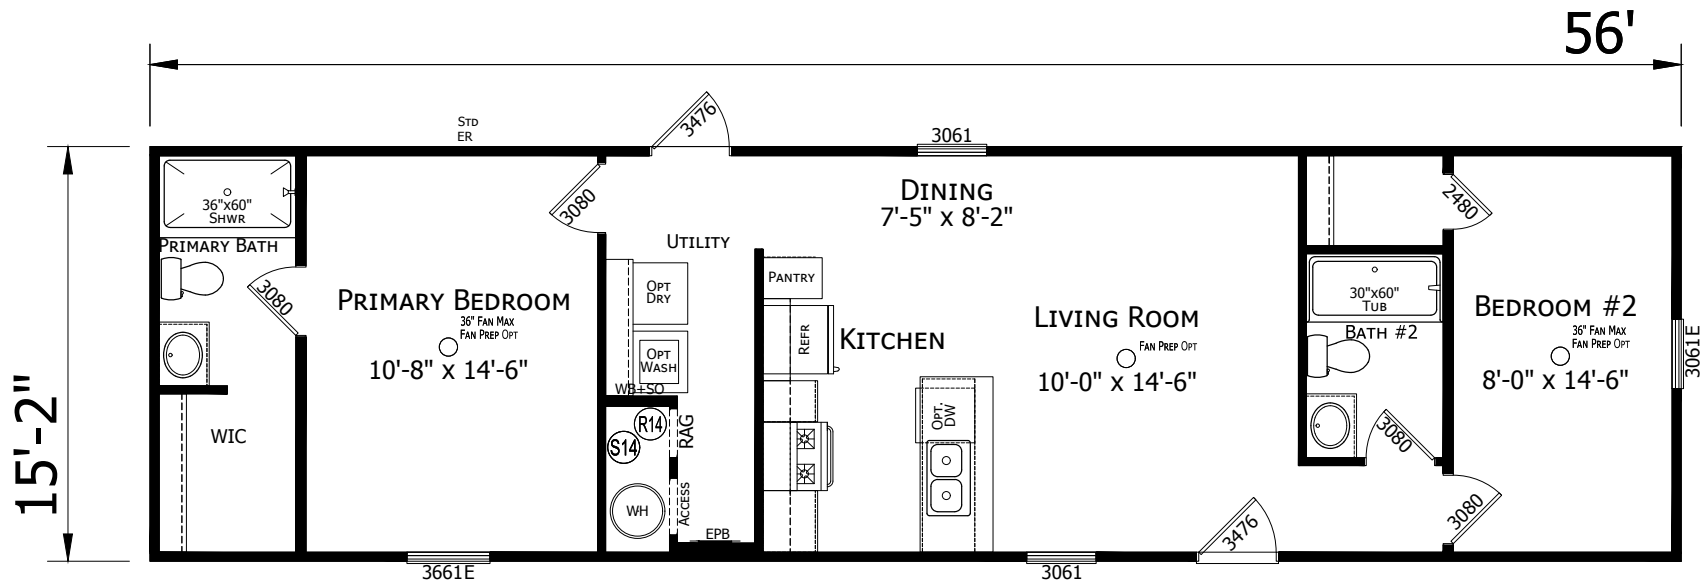

Caprice

Prime Series

849 SQ. FT. (Approximate) 2 Bedrooms, 2 Baths

CHAMPION[®]
HOMES CENTER

Last Updated: 1-3-24

OPT. FURNACE

CHAMPION HOMES CENTER
1915A SE SR100
Lake City, Florida 32025

FactoryHomeSale.com | 1-800-965-3052