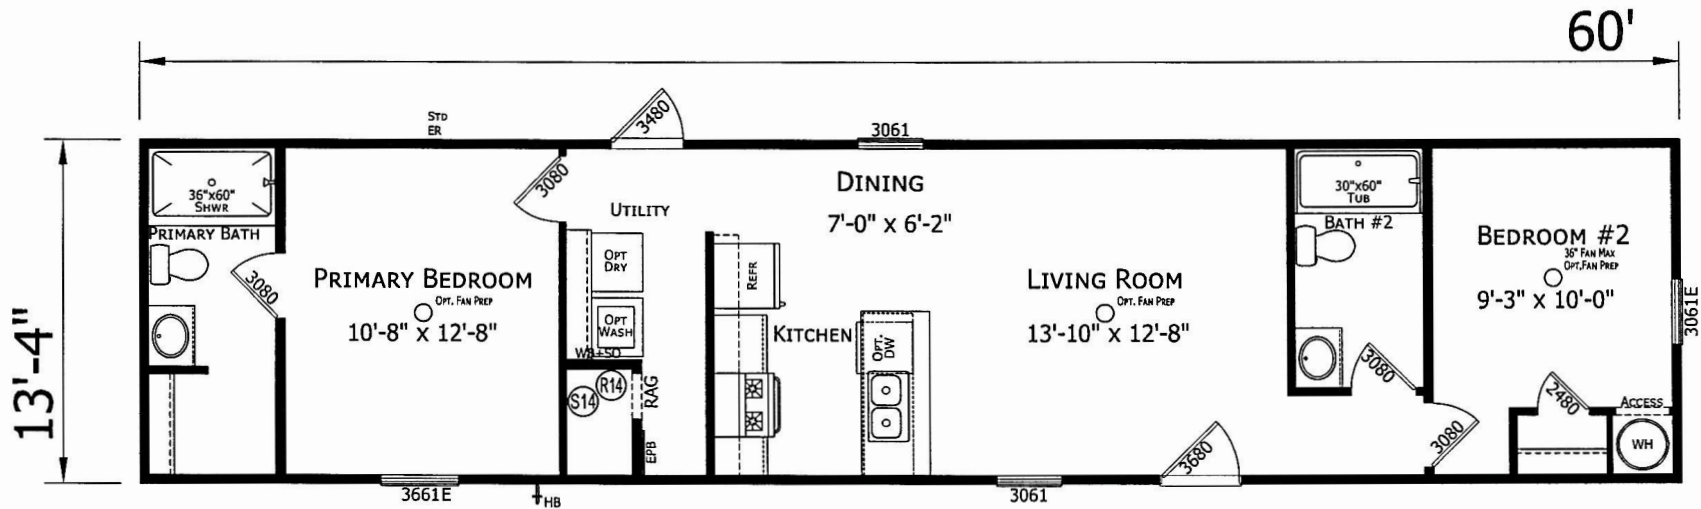

Calvin

Prime Series

800 SQ. FT. (Approximate) 2 Bedroom, 2 Bath

Last Updated: 9-9-24

CHAMPION HOMES CENTER
1915A SE SR100
Lake City, Florida 32025

FactoryHomeSale.com | 1-800-965-3052

IMPORTANT: Champion Homes reserves the right to modify, cancel or substitute products or features of this event at any time without prior notice or obligation. Pictures and other promotional materials are representative and may depict or contain floor plans, square footages, elevations, options, upgrades, extra design features, decorations, floor coverings, specialty light fixtures, custom paint and wall coverings, window treatments, landscaping, sound and alarm systems, furnishings, appliances, and other designer/decorator features and amenities that are not included as part of the home and/or may not be available at all locations. Home, pricing and community information is subject to change, and homes to prior sale, at any time without notice or obligation. ©2021 Champion Homes. All rights reserved.