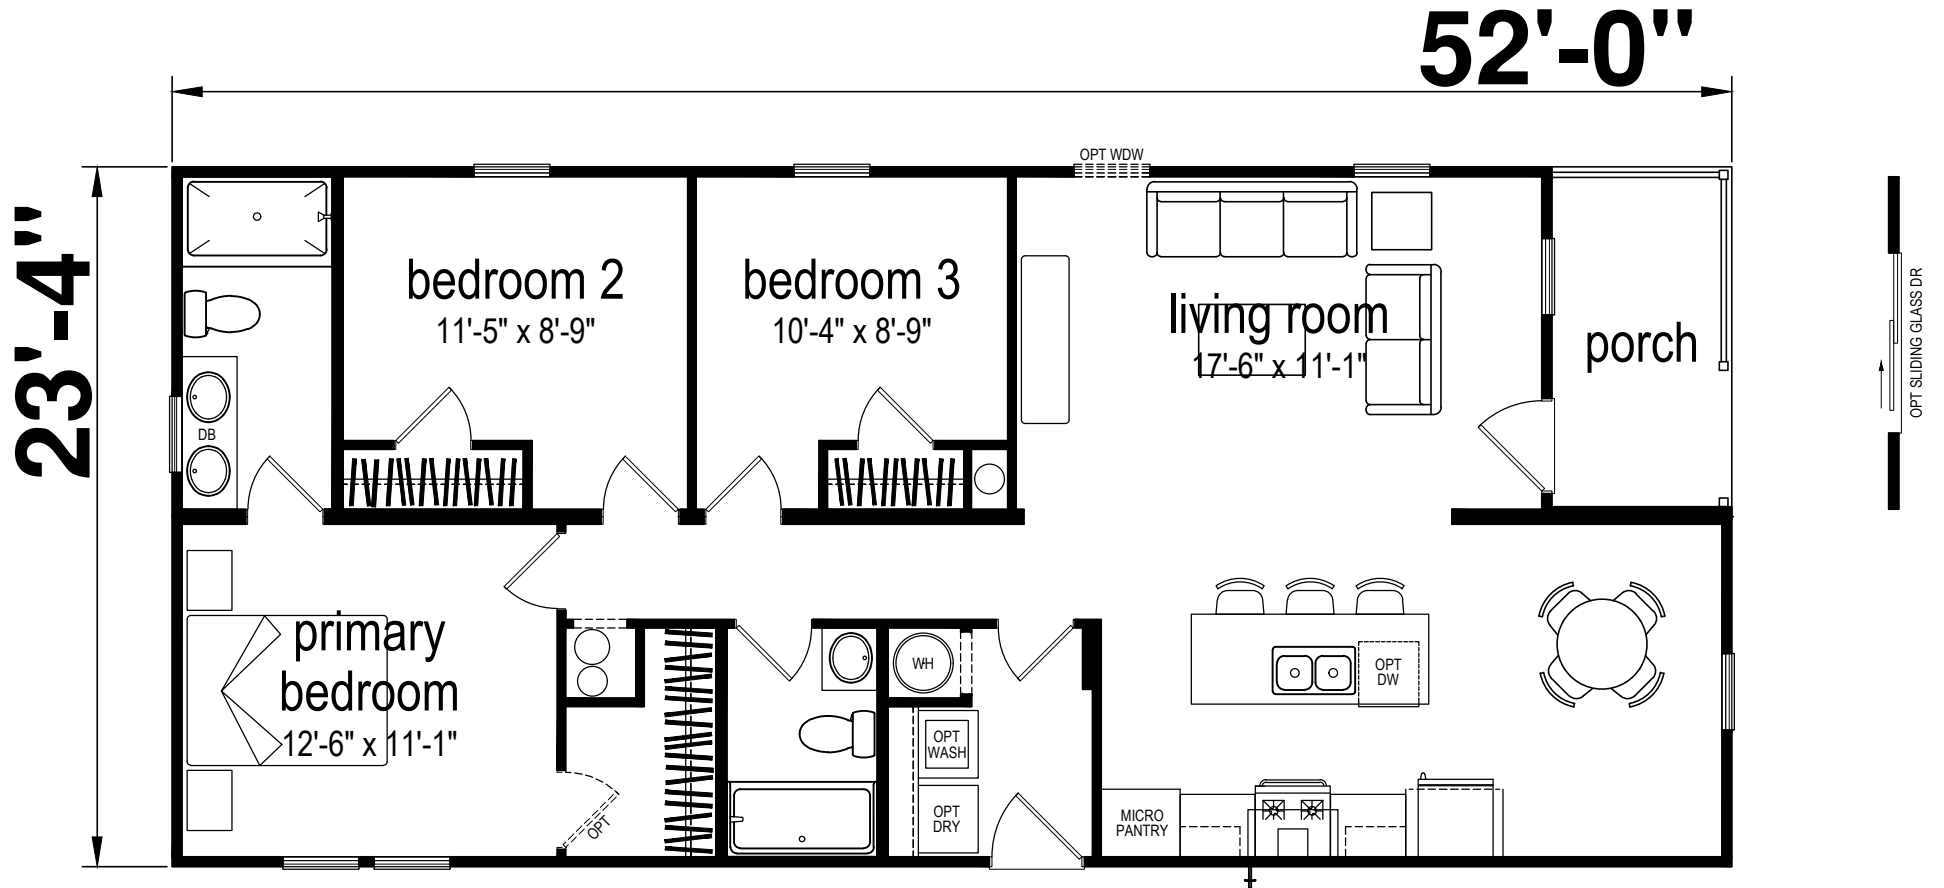

Bylsma

Champion Series by Champion Homes (Bartow, FL)

1145 SQ. FT. (Approximate) 3 Bedroom, 2 Bath

Last Updated: 3-17-25

CHAMPION HOMES CENTER
1915A SE SR100
Lake City, Florida 32025

FactoryHomeSale.com | 1-800-965-3052