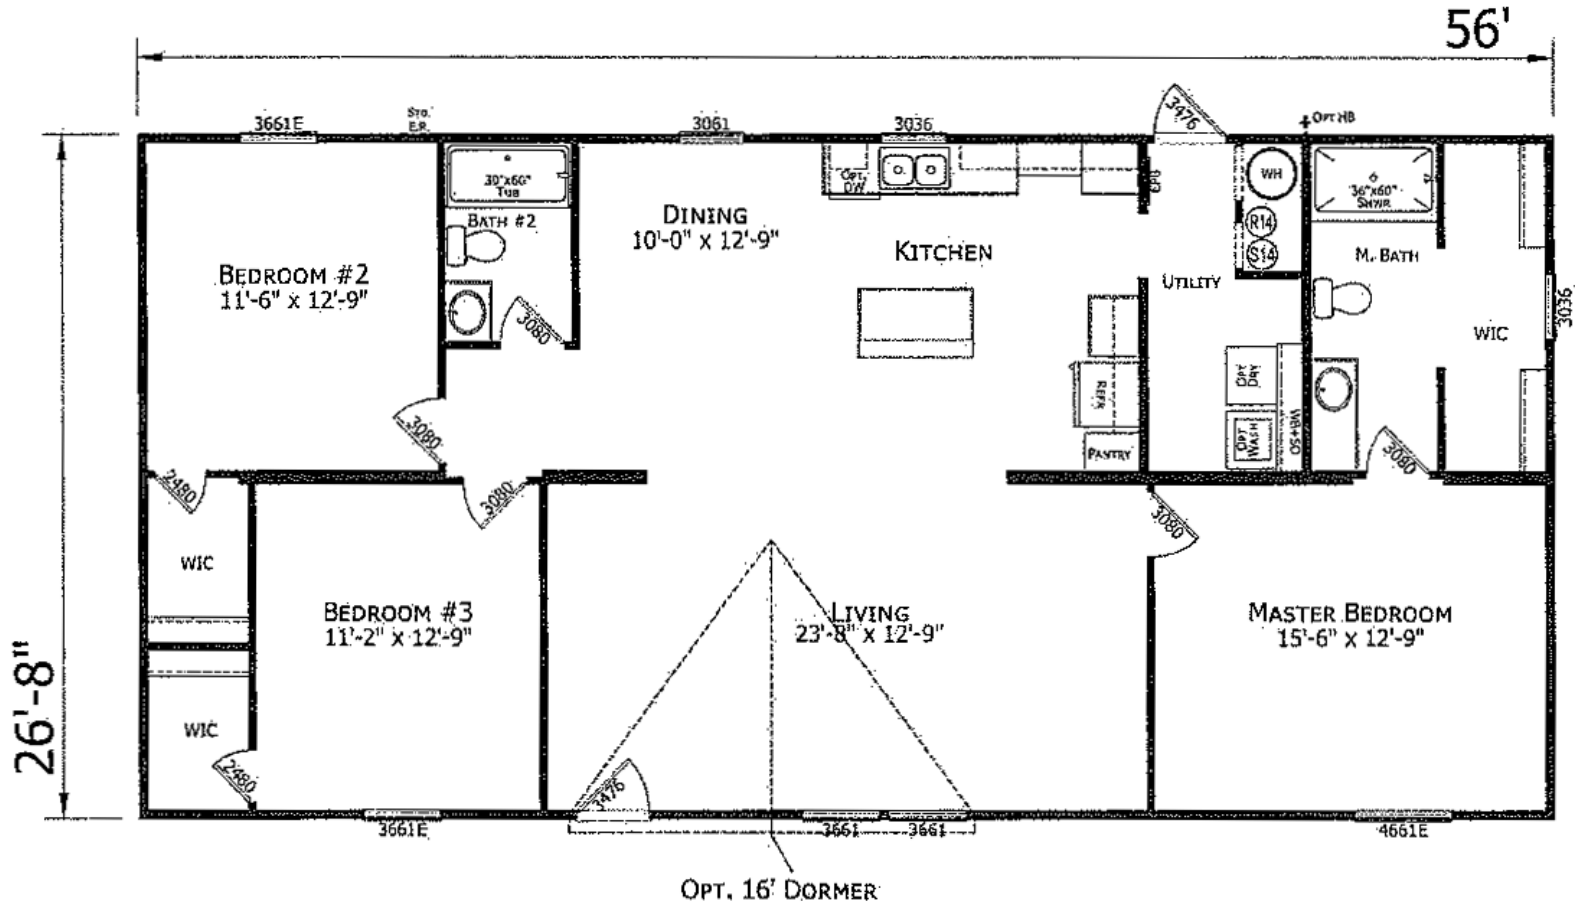

Burnett

Prime Series

1,493 SQ. FT. (Approximate) 3 Bedrooms, 2 Baths

Last Updated: 5-20-22

FACTORY EXPO HOME CENTERS
 1915A SE SR100
 Lake City, Florida 32025

FactoryHomeSale.com | 1-800-965-3052

IMPORTANT: Alta Cima Corp reserves the right to modify, cancel or substitute products or features of this event at any time without prior notice or obligation. Pictures and other promotional materials are representative and may depict or contain floor plans, square footages, elevations, options, upgrades, extra design features, decorations, floor coverings, specialty light fixtures, custom paint and wall coverings, window treatments, landscaping, sound and alarm systems, furnishings, appliances, and other designer/decorator features and amenities that are not included as part of the home and/or may not be available at all locations. Home, pricing and community information is subject to change, and homes to prior sale, at any time without notice or obligation. ©2021 Alta Cima Corp. All rights reserved.