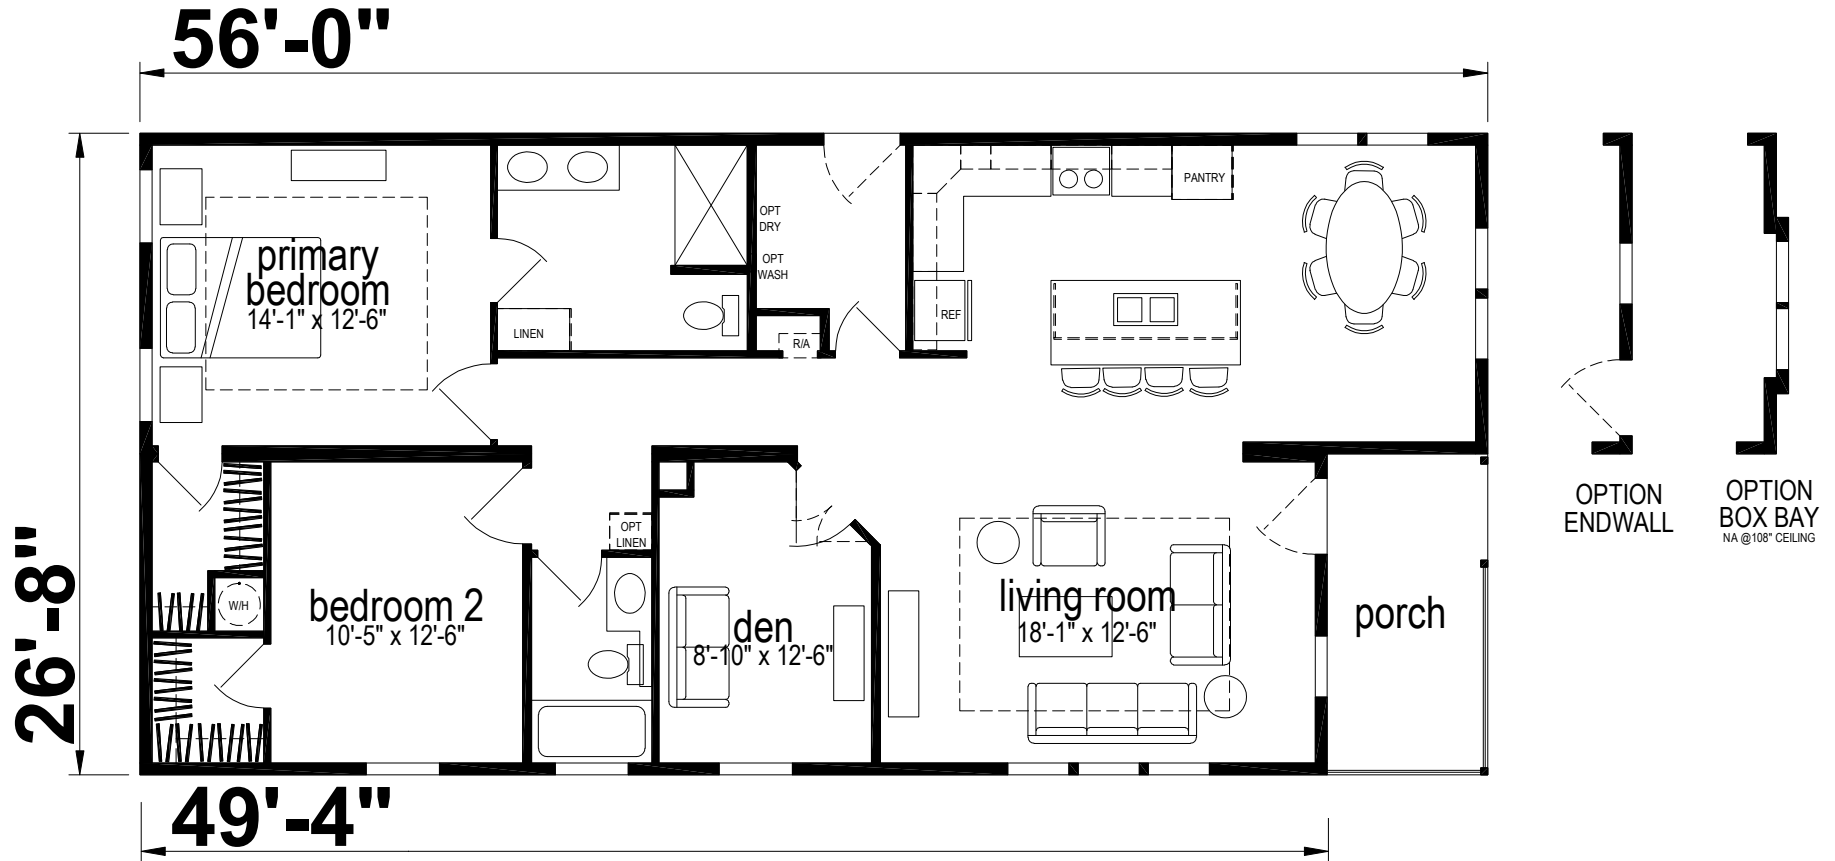

# Breckinridge

Silver Springs Limited Series

1386 SQ. FT. (Approximate) 2 Bedrooms, 2 Baths

Last Updated: 2-24-25

**CHAMPION HOMES CENTER**  
1915A SE SR100  
Lake City, Florida 32025

**FactoryHomeSale.com | 1-800-965-3052**