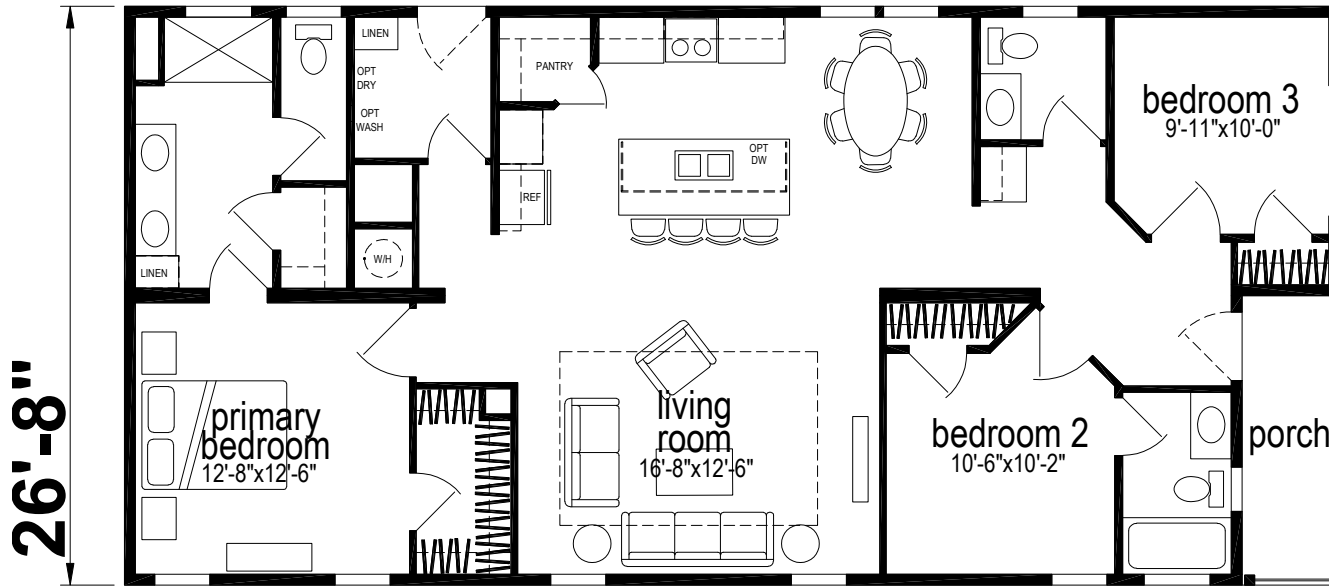

Bradley

Silver Springs Limited Series

1437 SQ. FT. (Approximate) 3 Bedrooms, 2 Baths

Last Updated: 2-24-25

56'-0"

OPTION WALK-IN SHOWER

CHAMPION HOMES CENTER
1915A SE SR100
Lake City, Florida 32025

FactoryHomeSale.com | 1-800-965-3052