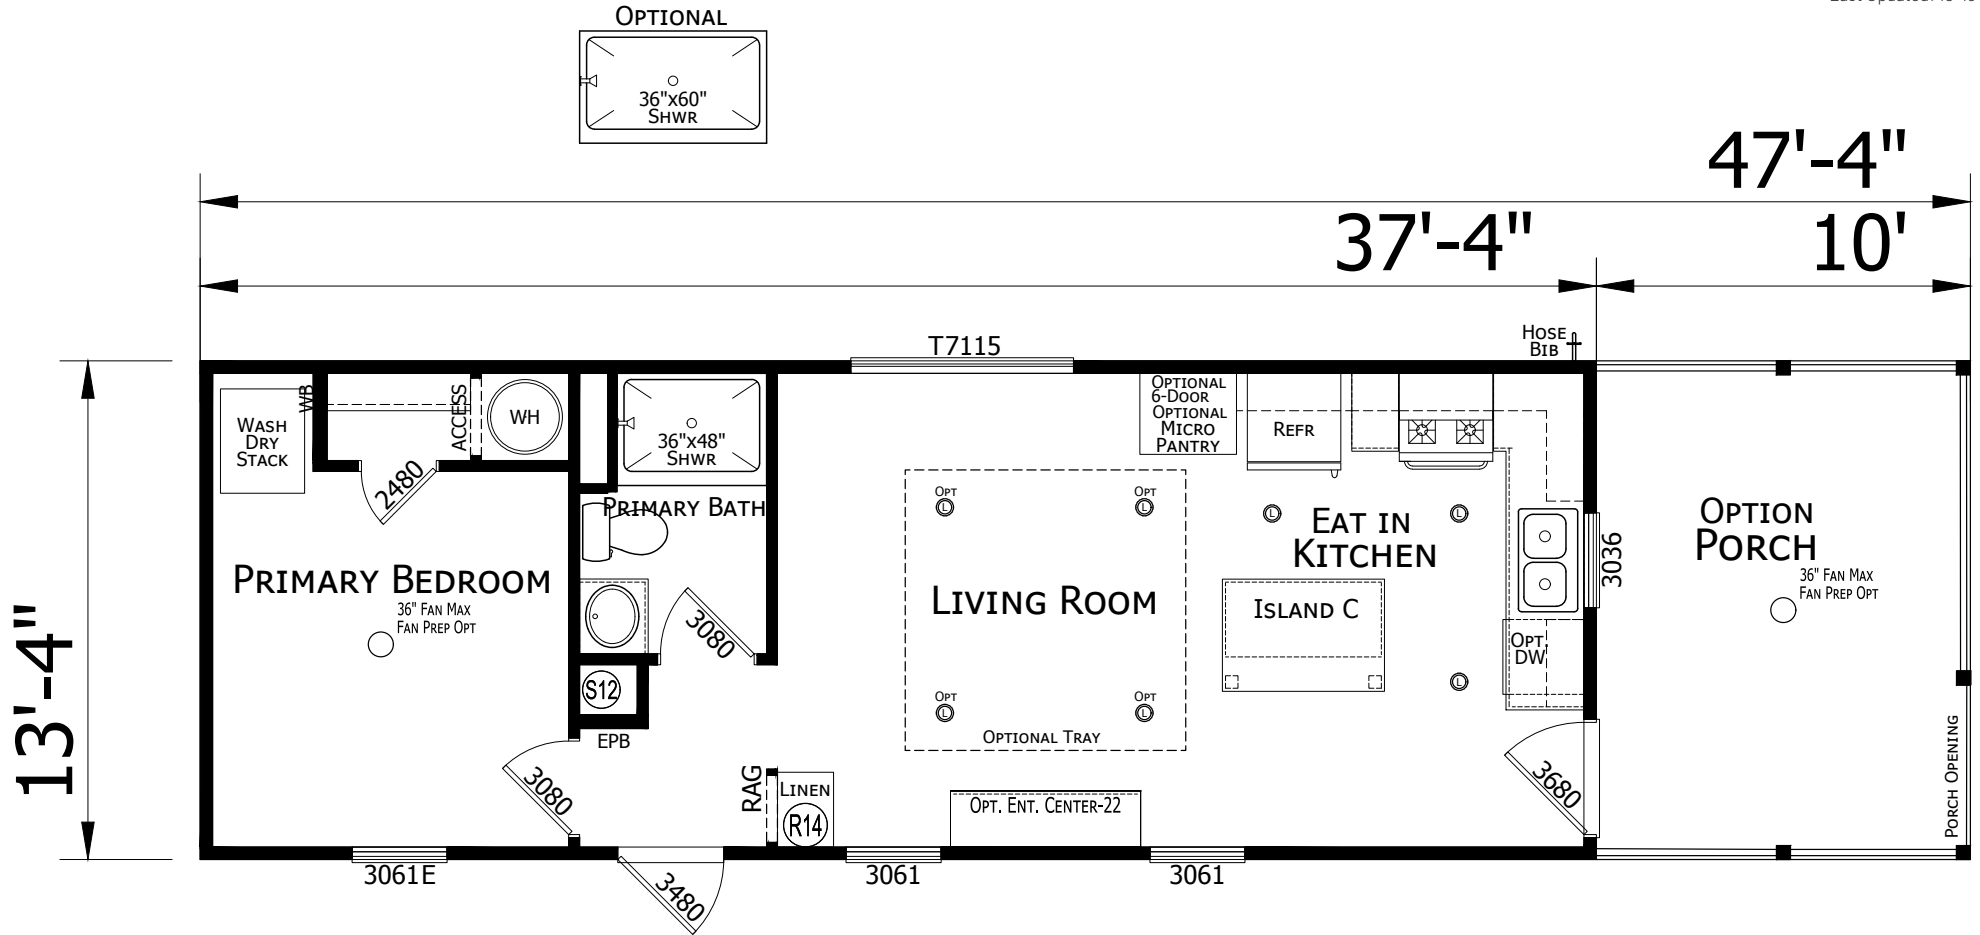

# Blain

Prime Series

498 SQ. FT. (Approximate) 1 Bedroom, 1 Bath

Last Updated: 10-18-24

**CHAMPION HOMES CENTER**  
1915A SE SR100  
Lake City, Florida 32025

**FactoryHomeSale.com | 1-800-965-3052**

**IMPORTANT:** Champion Homes reserves the right to modify, cancel or substitute products or features of this event at any time without prior notice or obligation. Pictures and other promotional materials are representative and may depict or contain floor plans, square footages, elevations, options, upgrades, extra design features, decorations, floor coverings, specialty light fixtures, custom paint and wall coverings, window treatments, landscaping, sound and alarm systems, furnishings, appliances, and other designer/decorator features and amenities that are not included as part of the home and/or may not be available at all locations. Home, pricing and community information is subject to change, and homes to prior sale, at any time without notice or obligation. ©2021 Champion Homes. All rights reserved.