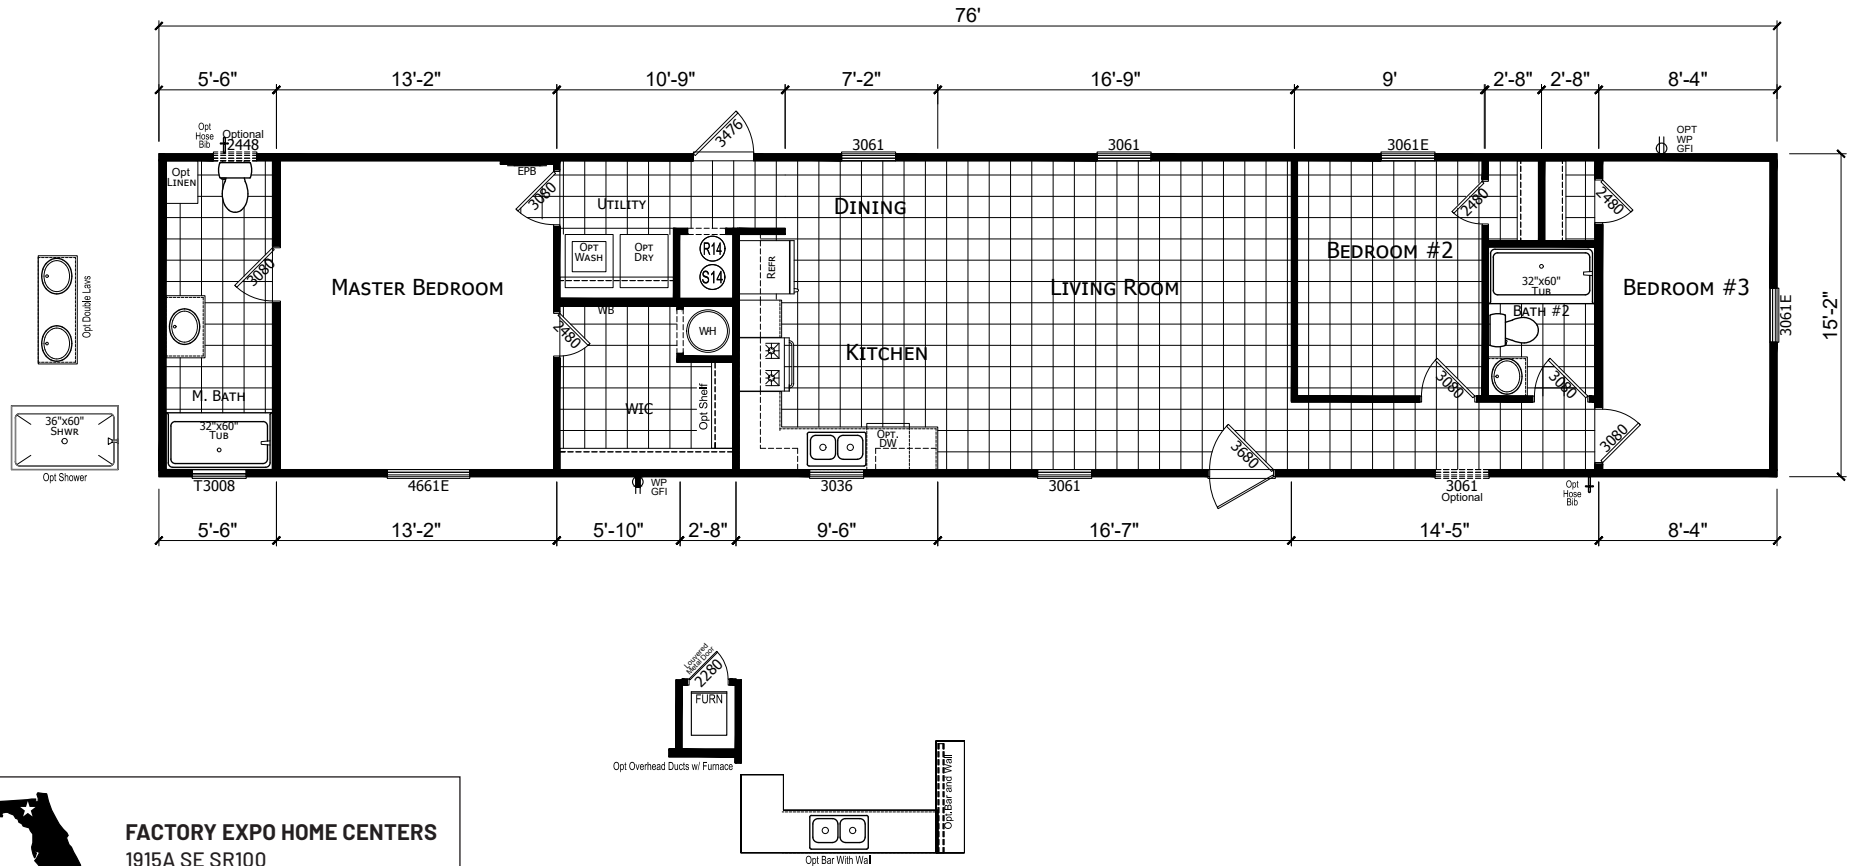

Bertram

Trinity Series

1,153 SQ. FT. (Approximate) 3 Bedrooms, 2 Baths

Last Updated: 3-24-21

Note: Room Sizes Include Wall Dimensions And Are Not Indicative of True Net Dimensions

FACTORY EXPO HOME CENTERS
1915A SE SR100
Lake City, Florida 32025