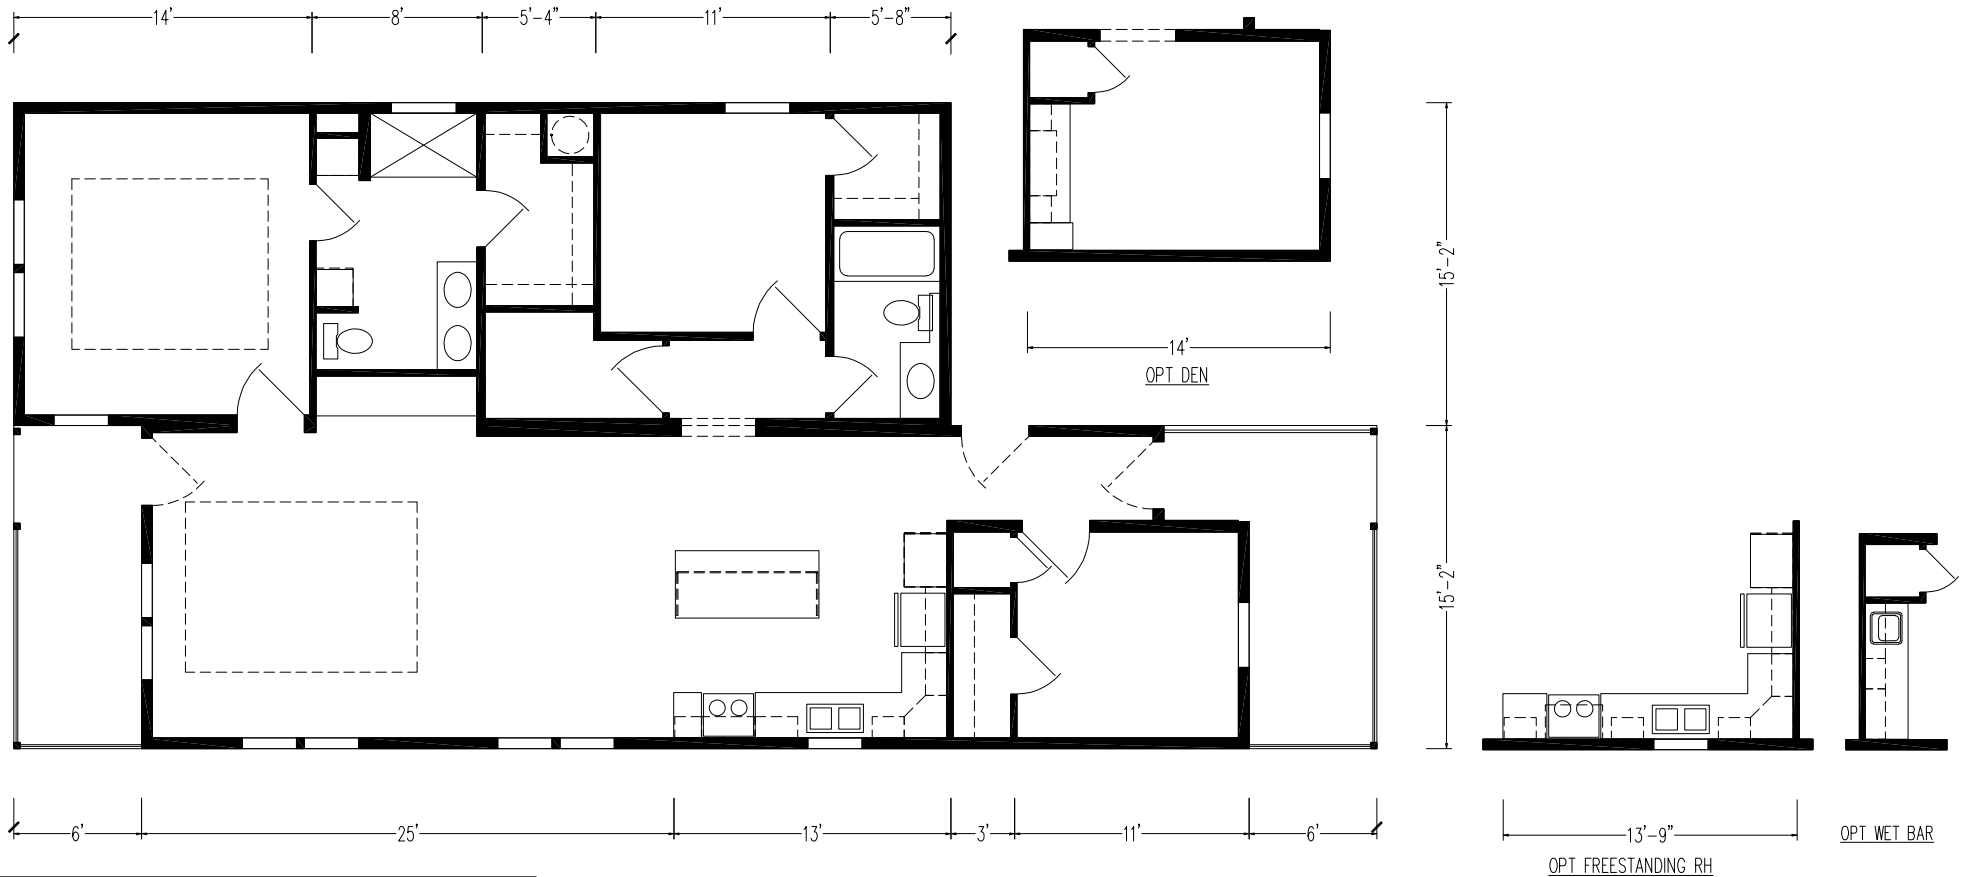

# Beacon

Silver Springs Limited Series

1464 SQ. FT. (Approximate) 3 Bedrooms, 2 Baths

Last Updated: 2-24-25

**CHAMPION HOMES CENTER**  
1915A SE SR100  
Lake City, Florida 32025

**FactoryHomeSale.com | 1-800-965-3052**