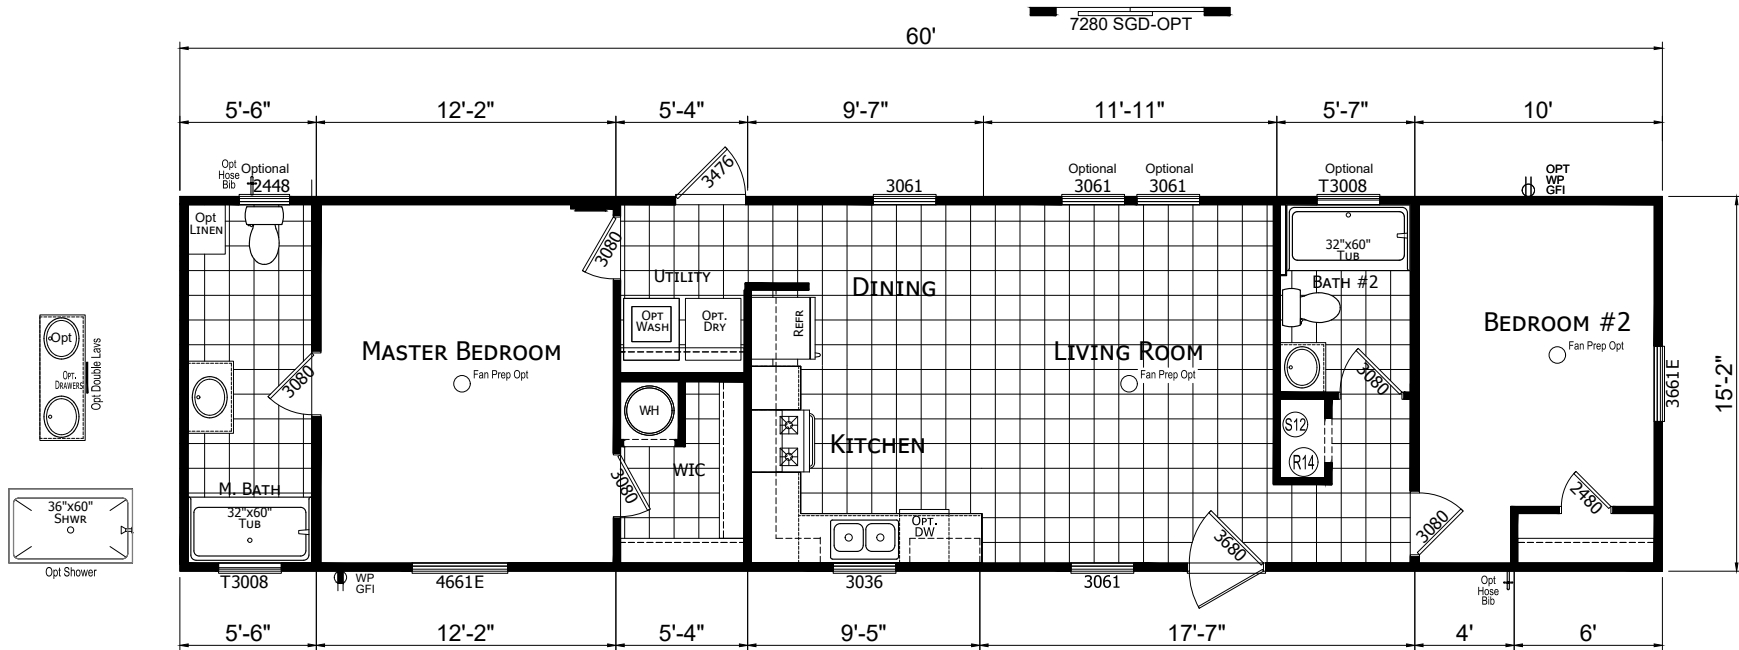

Bayport

Trinity Series

910 SQ. FT. (Approximate) 2 Bedrooms, 2 Baths

Last Updated: 3-24-21

Note: Room Sizes Include Wall Dimensions And Are Not Indicative of True Net Dimensions

FACTORY EXPO HOME CENTERS
1915A SE SR100
Lake City, Florida 32025