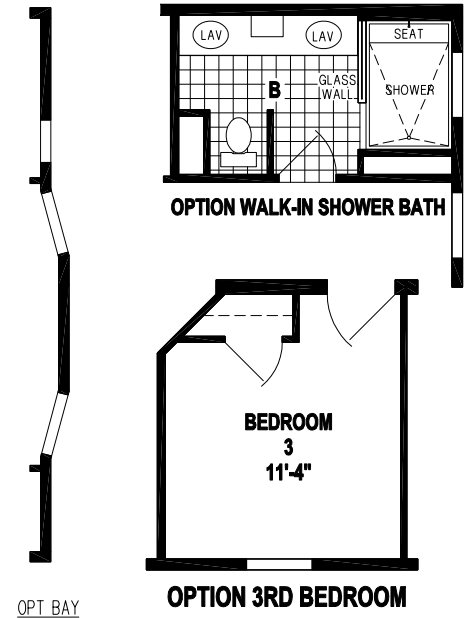

# Audubon

Silver Springs Limited Series

1451 SQ. FT. (Approximate) 2 Bedrooms, 2 Baths

Last Updated: 2-24-25

**CHAMPION HOMES CENTER**  
1915A SE SR100  
Lake City, Florida 32025

**FactoryHomeSale.com | 1-800-965-3052**