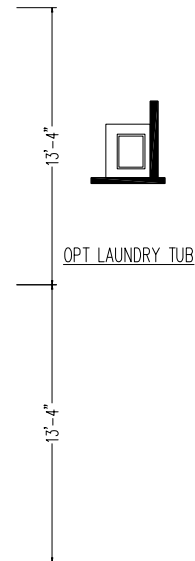

# Audubon

Silver Springs Limited Series

1451 SQ. FT. (Approximate) 2 Bedrooms, 2 Baths

Last Updated: 2-24-25

**CHAMPION HOMES CENTER**  
1915A SE SR100  
Lake City, Florida 32025

**FactoryHomeSale.com | 1-800-965-3052**