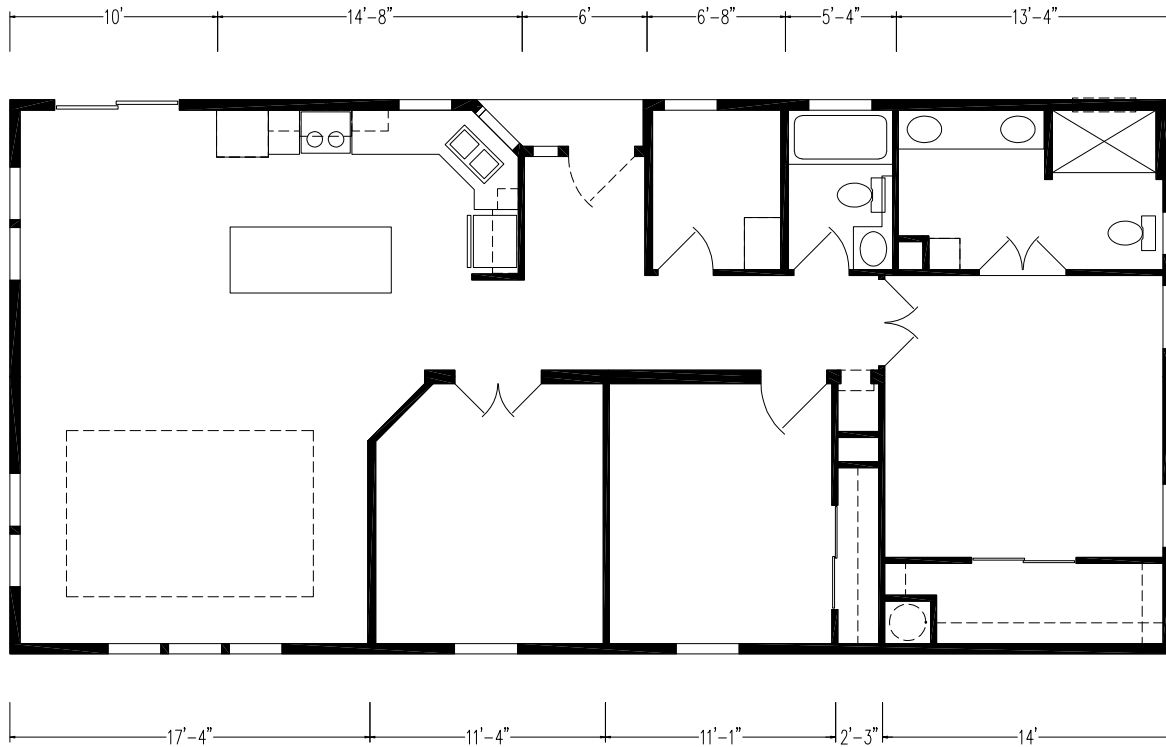

# Audubon

Silver Springs Limited Series

1451 SQ. FT. (Approximate) 2 Bedrooms, 2 Baths

Last Updated: 2-24-25

**CHAMPION HOMES CENTER**  
1915A SE SR100  
Lake City, Florida 32025

**FactoryHomeSale.com | 1-800-965-3052**