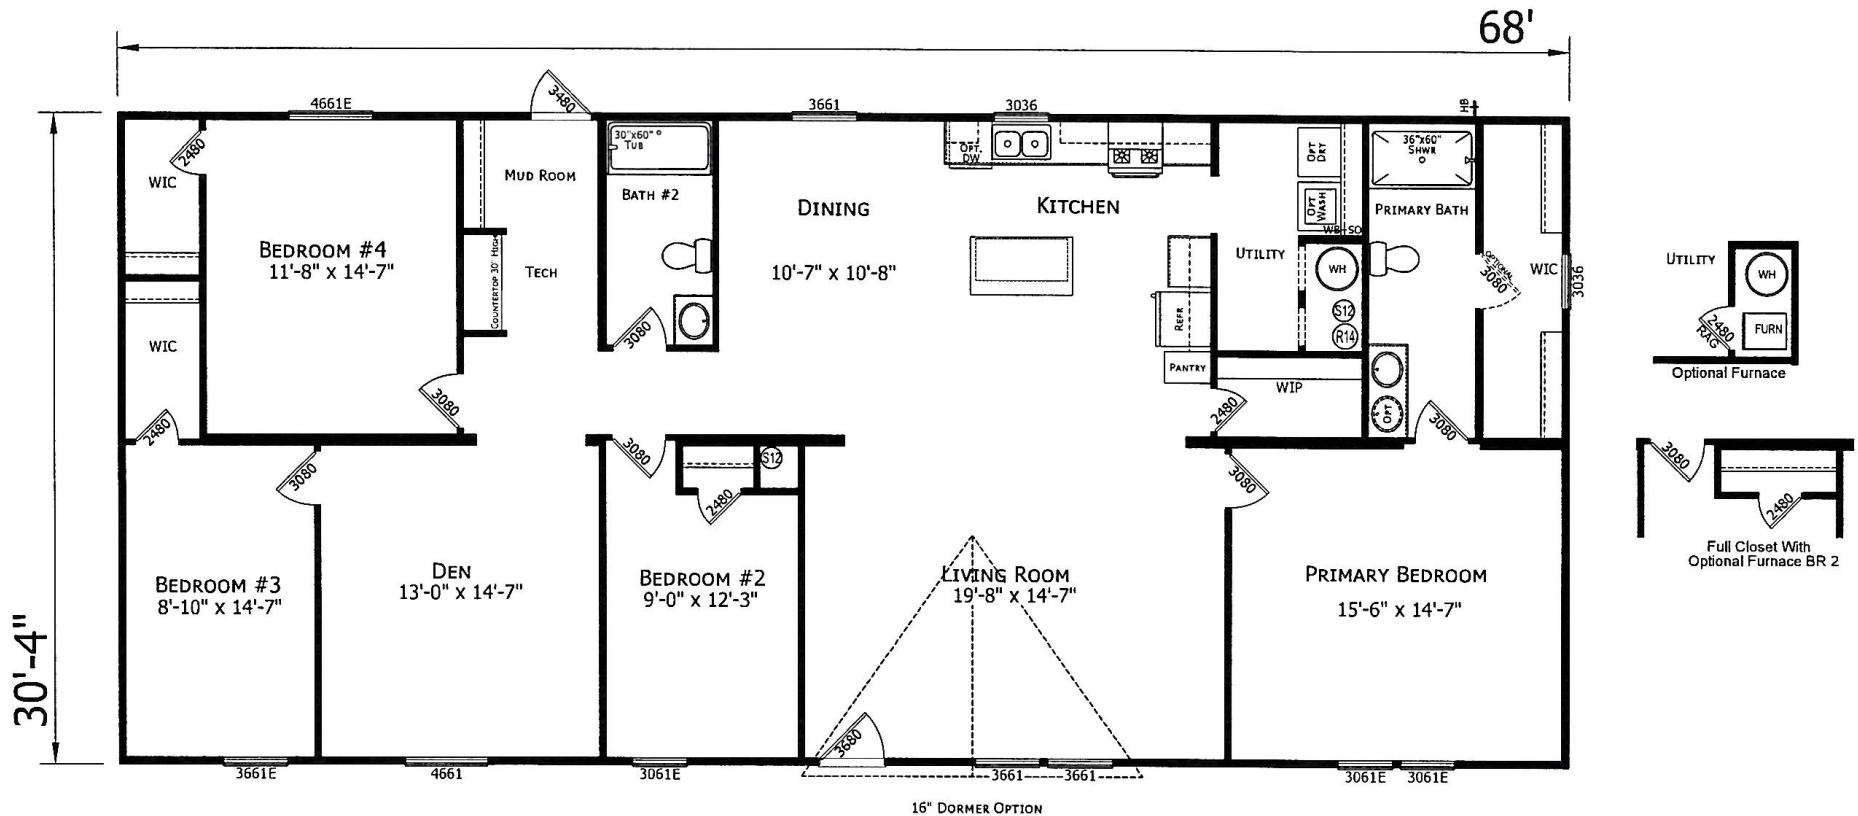

Asherton

Prime Series

2063 SQ. FT. (Approximate) 4 Bedroom, 2 Bath

Last Updated: 9-27-24

CHAMPION HOMES CENTER
1915A SE SR100
Lake City, Florida 32025

FactoryHomeSale.com | 1-800-965-3052

IMPORTANT: Champion Homes reserves the right to modify, cancel or substitute products or features of this event at any time without prior notice or obligation. Pictures and other promotional materials are representative and may depict or contain floor plans, square footages, elevations, options, upgrades, extra design features, decorations, floor coverings, specialty light fixtures, custom paint and wall coverings, window treatments, landscaping, sound and alarm systems, furnishings, appliances, and other designer/decorator features and amenities that are not included as part of the home and/or may not be available at all locations. Home, pricing and community information is subject to change, and homes to prior sale, at any time without notice or obligation. ©2021 Champion Homes. All rights reserved.