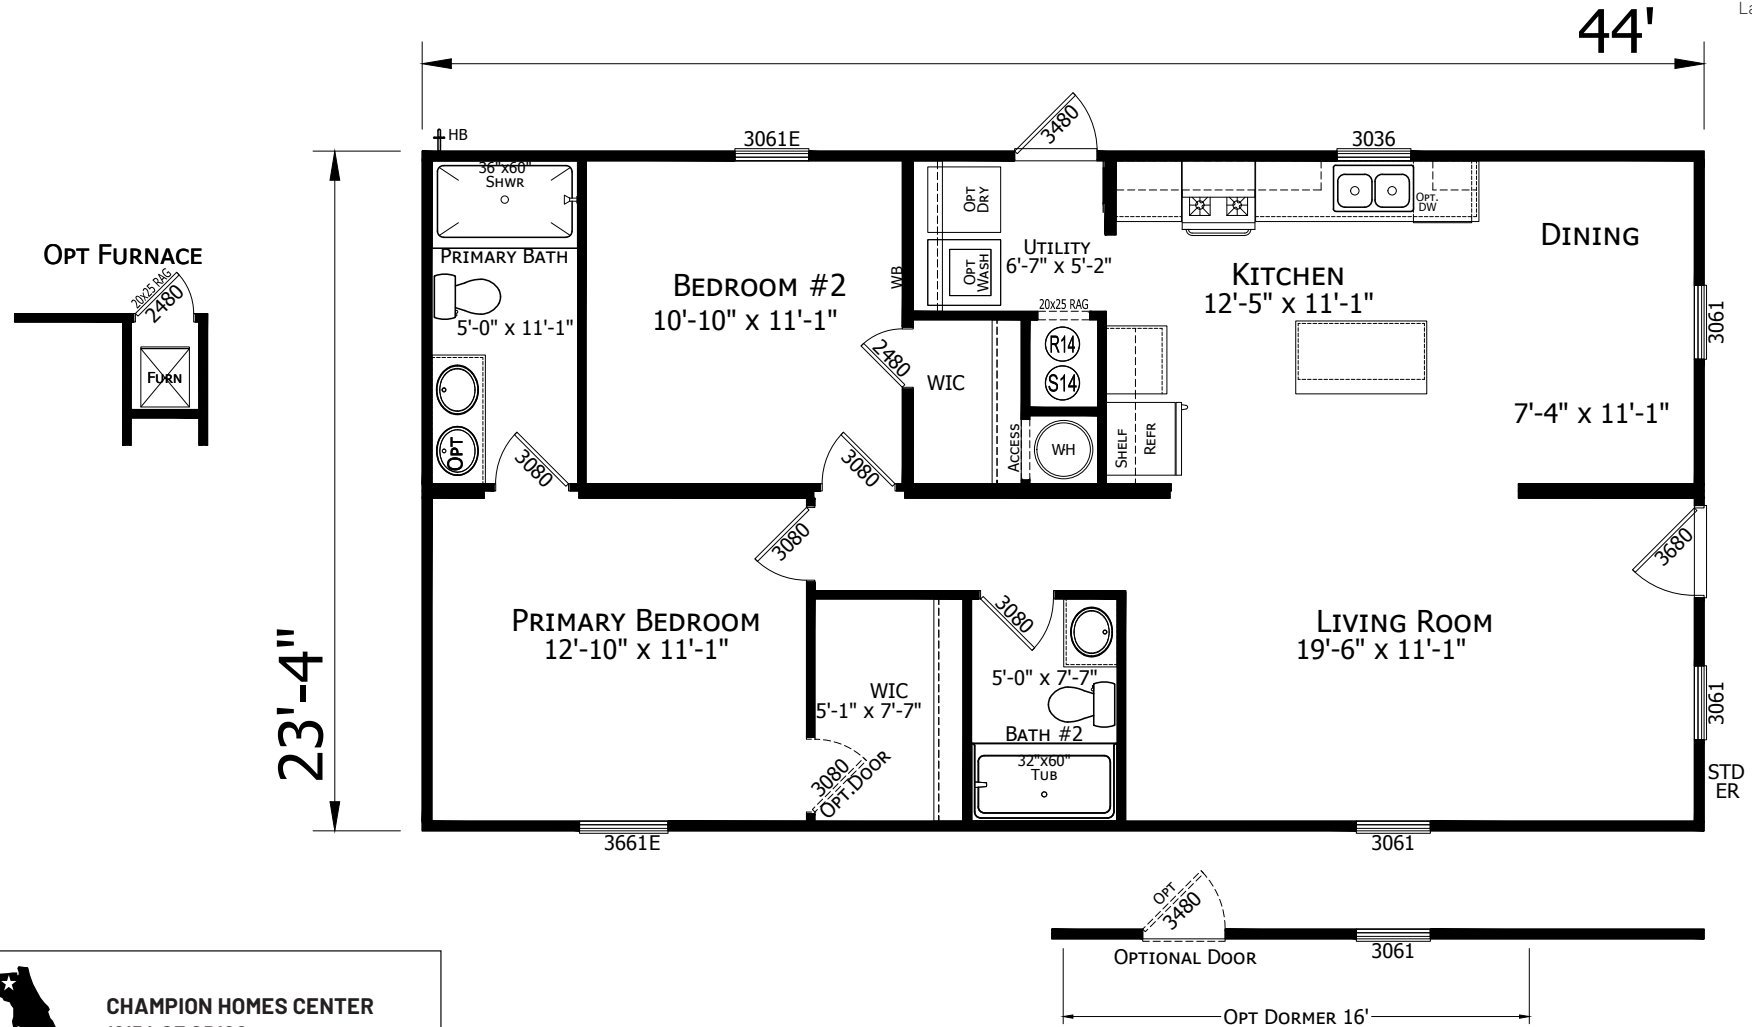

Arden

Prime Series

1027 SQ. FT. (Approximate) 2 Bedroom, 2 Bath

Last Updated: 10-18-24

CHAMPION HOMES CENTER
1915A SE SR100
Lake City, Florida 32025

FactoryHomeSale.com | 1-800-965-3052

IMPORTANT: Champion Homes reserves the right to modify, cancel or substitute products or features of this event at any time without prior notice or obligation. Pictures and other promotional materials are representative and may depict or contain floor plans, square footages, elevations, options, upgrades, extra design features, decorations, floor coverings, specialty light fixtures, custom paint and wall coverings, window treatments, landscaping, sound and alarm systems, furnishings, appliances, and other designer/decorator features and amenities that are not included as part of the home and/or may not be available at all locations. Home, pricing and community information is subject to change, and homes to prior sale, at any time without notice or obligation. ©2021 Champion Homes. All rights reserved.