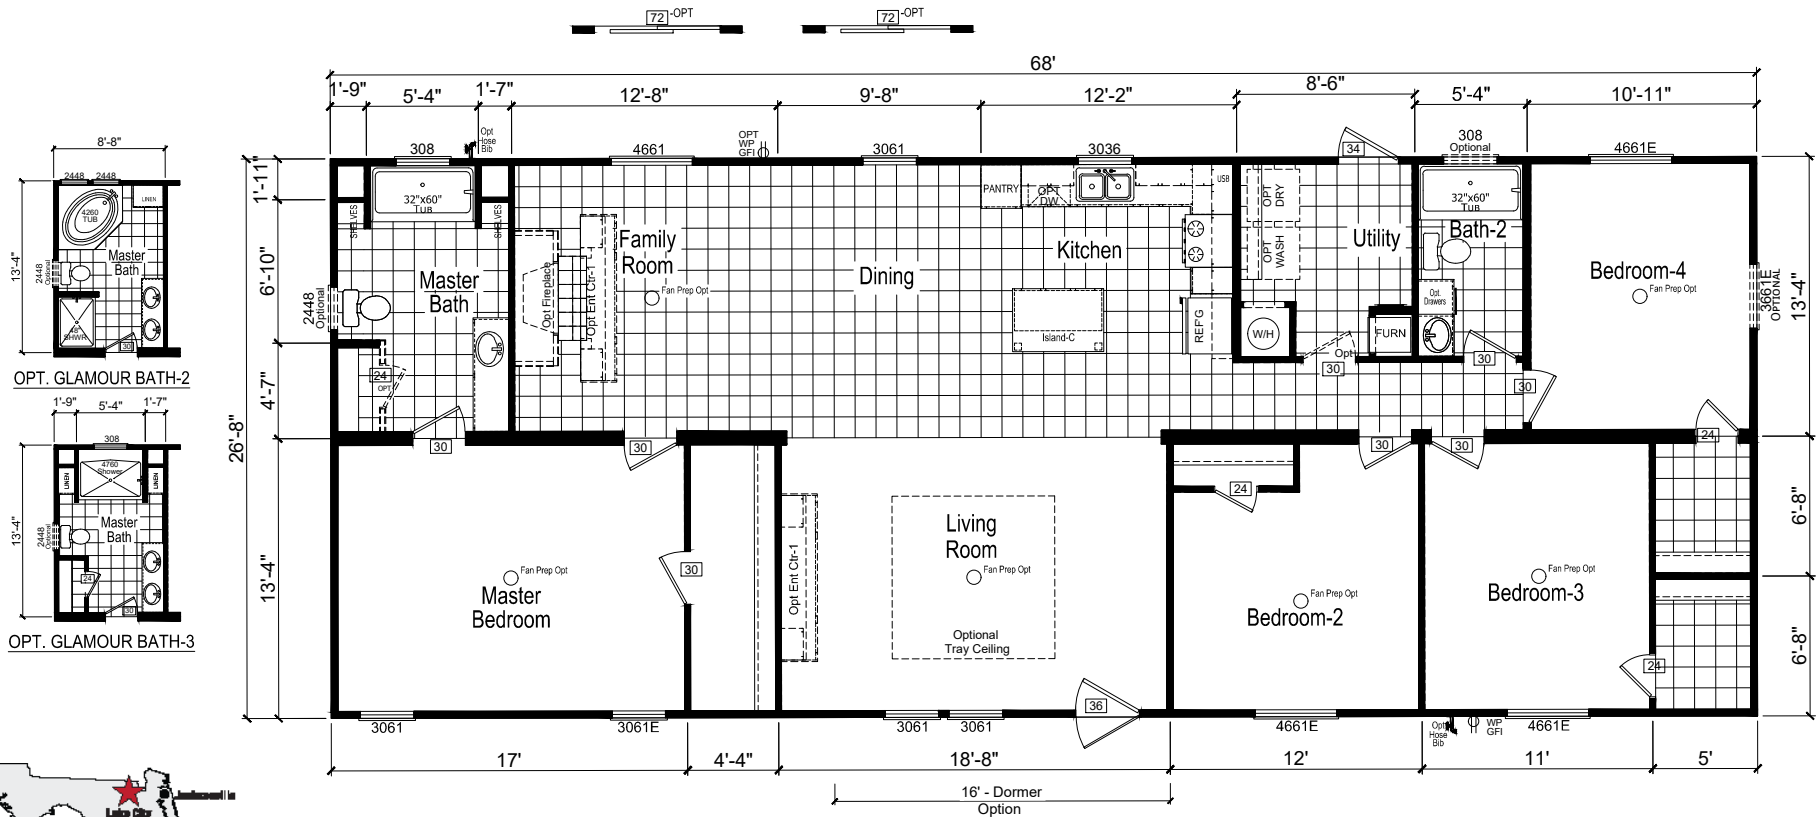

# Factory Expo

"Factory Direct Pricing" HOME CENTERS

4 Bedrooms, 2 Baths  
Approx. 1,813 Sq. Ft.

Last Updated: 7-9-20

OPT. GLAMOUR BATH-2

OPT. GLAMOUR BATH-3

I authorize Factory Expo Home Centers to build my house, per this plan.