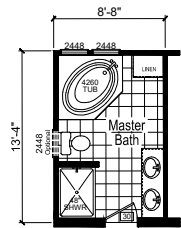

# Factory Expo

"Factory Direct Pricing" HOME CENTERS

4 Bedrooms, 2 Baths  
Approx. 1,813 Sq. Ft.

Last Updated: 7-9-20

OPT. GLAMOUR BATH-2

OPT. GLAMOUR BATH-3

I authorize Factory Expo Home Centers to build my house, per this plan.