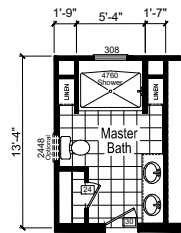

# Factory Expo

"Factory Direct Pricing" HOME CENTERS

4 Bedrooms, 2 Baths  
Approx. 1,813 Sq. Ft.

Last Updated: 7-9-20

OPT. GLAMOUR BATH-2

OPT. GLAMOUR BATH-3

I authorize Factory Expo Home Centers to build my house, per this plan.