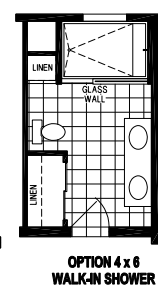

Ansonia

Silver Springs Limited Series

2040 SQ. FT. (Approximate) 4 Bedrooms, 2 Baths

Last Updated: 2-24-25

68'-0"

CHAMPION HOMES CENTER
 1915A SE SR100
 Lake City, Florida 32025

FactoryHomeSale.com | 1-800-965-3052