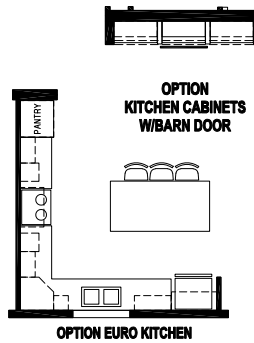

Ansonia

Silver Springs Limited Series

2040 SQ. FT. (Approximate) 4 Bedrooms, 2 Baths

Last Updated: 2-24-25

68'-0"

CHAMPION HOMES CENTER
 1915A SE SR100
 Lake City, Florida 32025

FactoryHomeSale.com | 1-800-965-3052