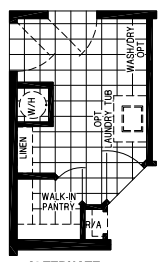

Ansonia

Silver Springs Limited Series

2040 SQ. FT. (Approximate) 4 Bedrooms, 2 Baths

Last Updated: 2-24-25

68'-0"

CHAMPION HOMES CENTER
 1915A SE SR100
 Lake City, Florida 32025

FactoryHomeSale.com | 1-800-965-3052