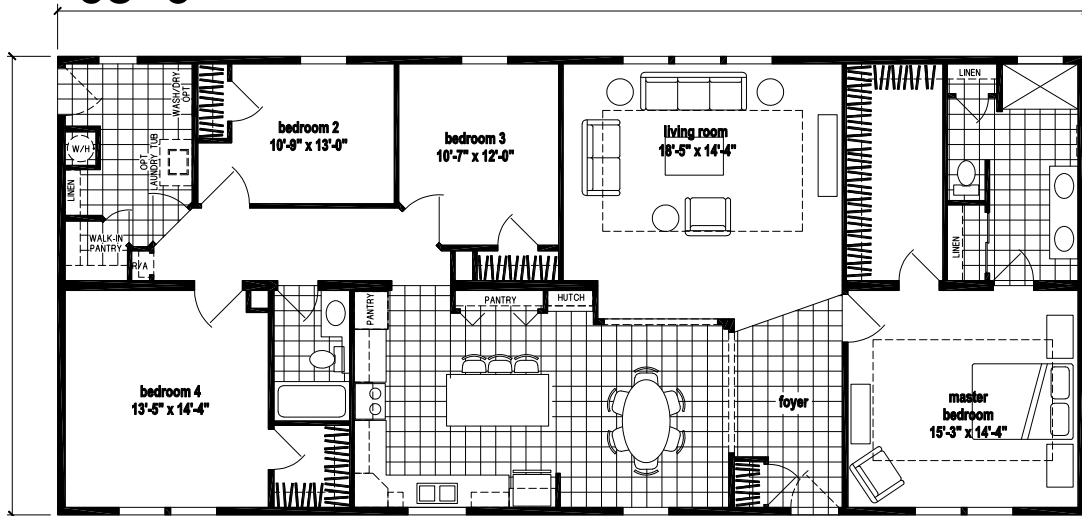

Ansonia

Silver Springs Limited Series

2040 SQ. FT. (Approximate) 4 Bedrooms, 2 Baths

Last Updated: 2-24-25

68'-0"

CHAMPION HOMES CENTER
 1915A SE SR100
 Lake City, Florida 32025

FactoryHomeSale.com | 1-800-965-3052