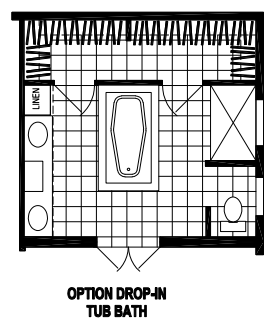

Ansonia

Silver Springs Limited Series

2040 SQ. FT. (Approximate) 4 Bedrooms, 2 Baths

Last Updated: 2-24-25

68'-0"

CHAMPION HOMES CENTER
 1915A SE SR100
 Lake City, Florida 32025

FactoryHomeSale.com | 1-800-965-3052