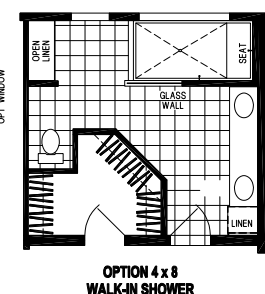

Ansonia

Silver Springs Limited Series

2040 SQ. FT. (Approximate) 4 Bedrooms, 2 Baths

Last Updated: 2-24-25

68'-0"

CHAMPION HOMES CENTER
 1915A SE SR100
 Lake City, Florida 32025

FactoryHomeSale.com | 1-800-965-3052