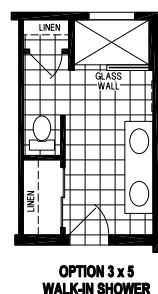

Ansonia

Silver Springs Limited Series

2040 SQ. FT. (Approximate) 4 Bedrooms, 2 Baths

Last Updated: 2-24-25

68'-0"

CHAMPION HOMES CENTER
 1915A SE SR100
 Lake City, Florida 32025

FactoryHomeSale.com | 1-800-965-3052