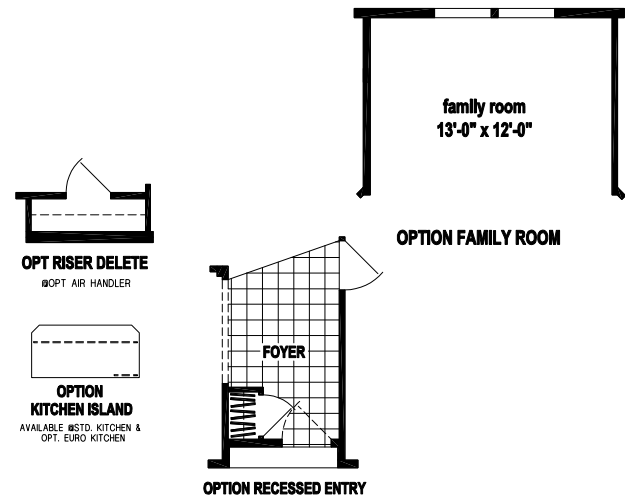

Ansonia

Silver Springs Limited Series

2040 SQ. FT. (Approximate) 4 Bedrooms, 2 Baths

Last Updated: 2-24-25

68'-0"

CHAMPION HOMES CENTER
 1915A SE SR100
 Lake City, Florida 32025

FactoryHomeSale.com | 1-800-965-3052