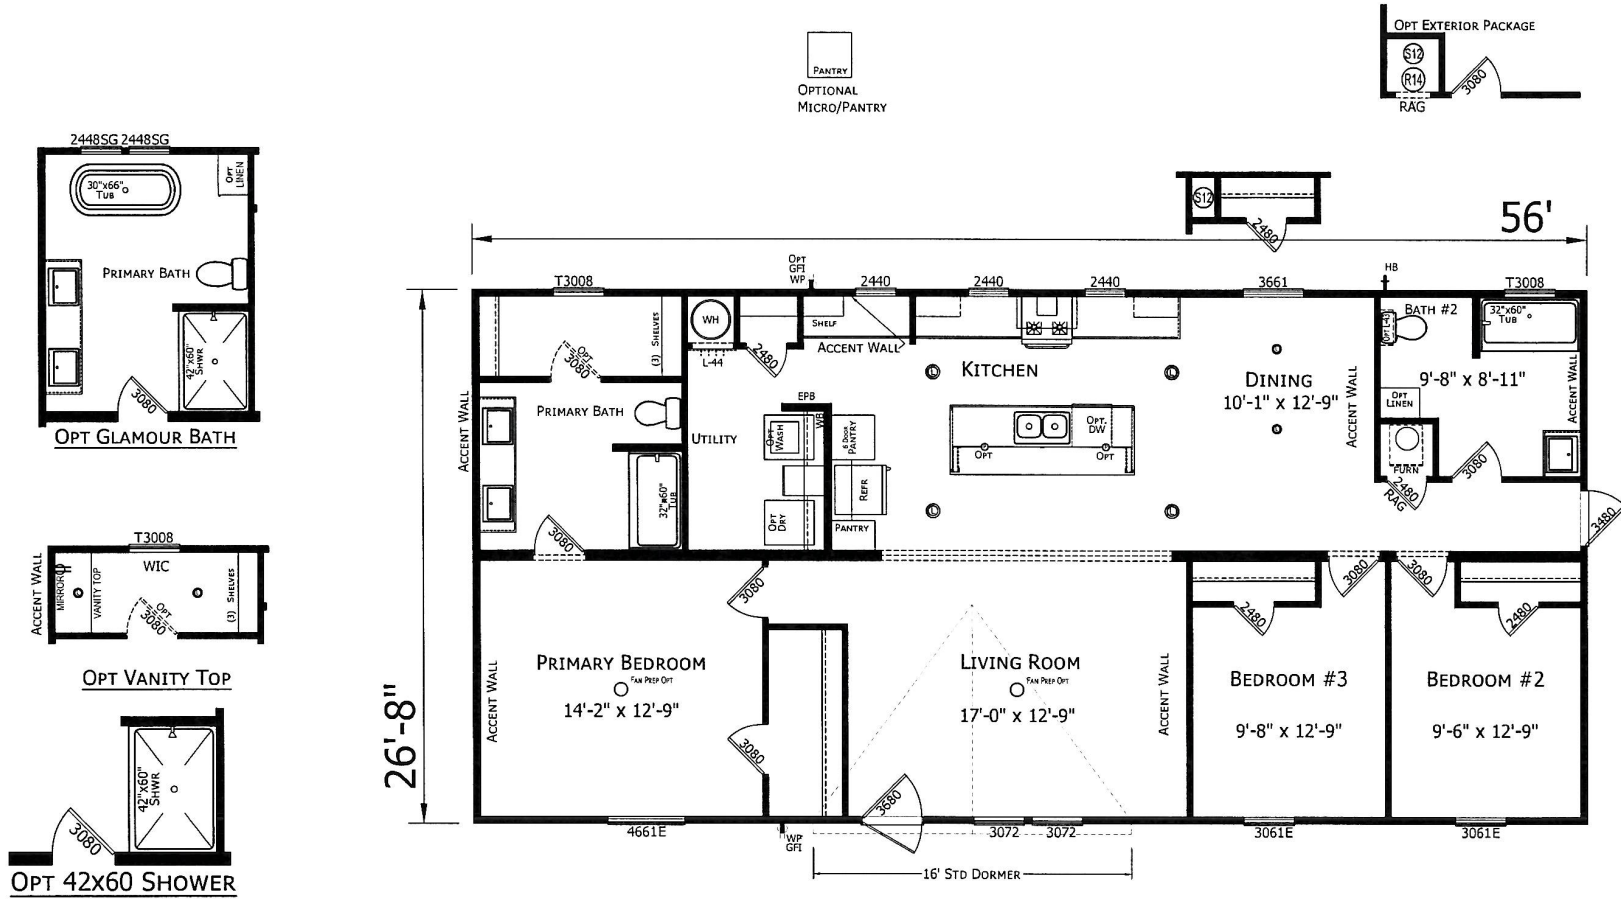

Amory

Embrace Ultra Series

1,493 SQ. FT. (Approximate) 3 Bedroom, 2 Bath

Last Updated: 6-12-24

CHAMPION HOMES CENTER
1915A SE SR100
Lake City, Florida 32025

FactoryHomeSale.com | 1-800-965-3052

IMPORTANT: Champion Homes reserves the right to modify, cancel or substitute products or features of this event at any time without prior notice or obligation. Pictures and other promotional materials are representative and may depict or contain floor plans, square footages, elevations, options, upgrades, extra design features, decorations, floor coverings, specialty light fixtures, custom paint and wall coverings, window treatments, landscaping, sound and alarm systems, furnishings, appliances, and other designer/decorator features and amenities that are not included as part of the home and/or may not be available at all locations. Home, pricing and community information is subject to change, and homes to prior sale, at any time without notice or obligation. ©2020 Champion Homes. All rights reserved.