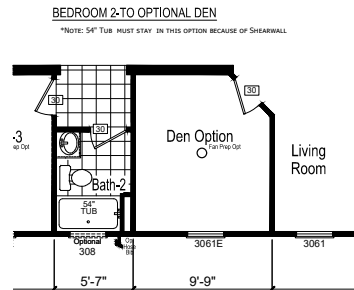

Albrook

Signature Series

1,144 SQ. FT. (Approximate) 3 Bedroom, 2 Bath

Last Updated: 9-22-22

Note: Room Sizes Include Wall Dimensions And Are Not Indicative of True Net Dimensions

FACTORY EXPO HOME CENTERS
1915A SE SR100
Lake City, Florida 32025