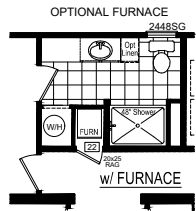

Albrook

Signature Series

1,144 SQ. FT. (Approximate) 3 Bedroom, 2 Bath

Last Updated: 9-22-22

Note: Room Sizes Include Wall Dimensions And Are Not Indicative of True Net Dimensions

FACTORY EXPO HOME CENTERS
1915A SE SR100
Lake City, Florida 32025