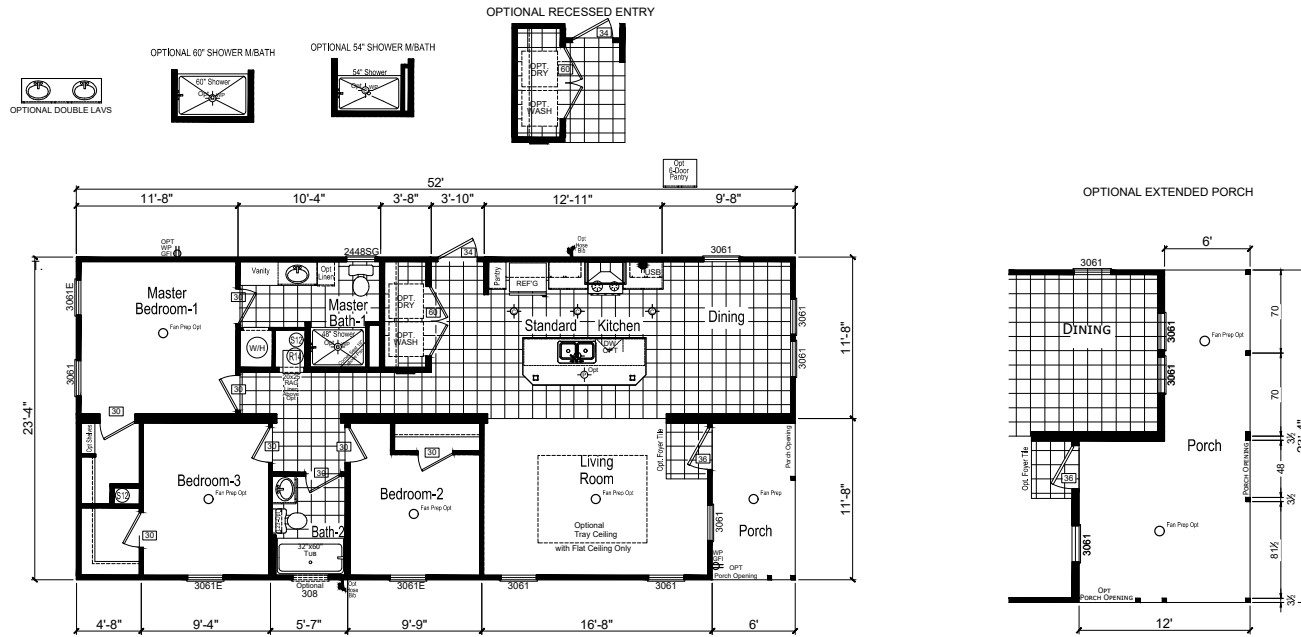

Albrook

Signature Series

1,144 SQ. FT. (Approximate) 3 Bedroom, 2 Bath

Last Updated: 9-22-22

Note: Room Sizes Include Wall Dimensions And Are Not Indicative of True Net Dimensions

FACTORY EXPO HOME CENTERS
1915A SE SR100
Lake City, Florida 32025