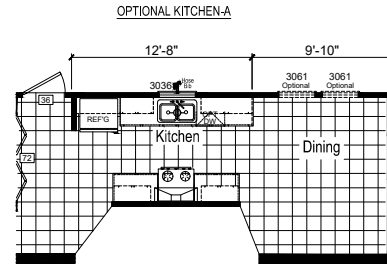

Albrook

Signature Series

1,144 SQ. FT. (Approximate) 3 Bedroom, 2 Bath

Last Updated: 9-22-22

Note: Room Sizes Include Wall Dimensions And Are Not Indicative of True Net Dimensions

FACTORY EXPO HOME CENTERS
1915A SE SR100
Lake City, Florida 32025