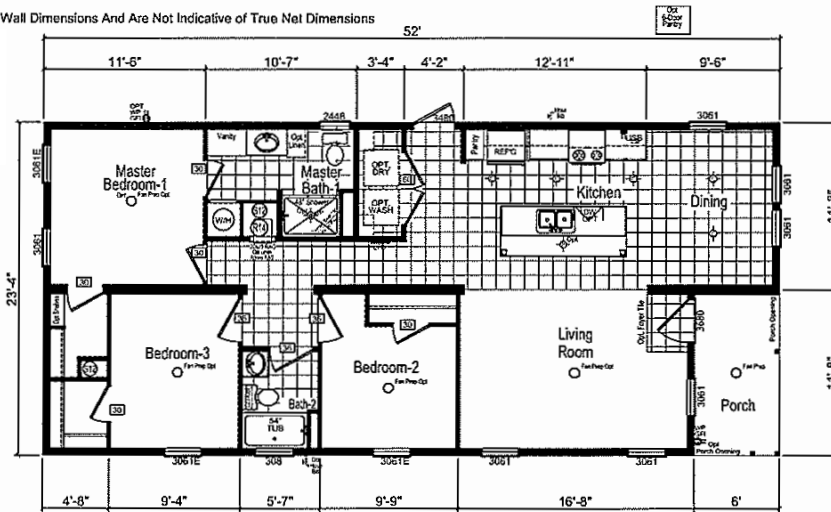

Alberts

Homes of Merit Community Series

1,213 SQ. FT. (Approximate) 3 Bedroom, 2 Bath

Last Updated: 4-13-26

Note: Room Sizes Include Wall Dimensions And Are Not Indicative of True Net Dimensions

CHAMPION HOMES CENTER
1915A SE SR100
Lake City, Florida 32025