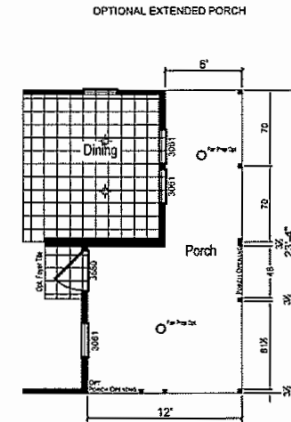

Alberts

Homes of Merit Community Series

1,213 SQ. FT. (Approximate) 3 Bedroom, 2 Bath

Last Updated: 4-13-26

Note: Room Sizes Include Wall Dimensions And Are Not Indicative of True Net Dimensions

CHAMPION HOMES CENTER
1915A SE SR100
Lake City, Florida 32025