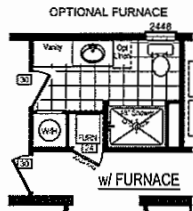

Alberts

Homes of Merit Community Series

1,213 SQ. FT. (Approximate) 3 Bedroom, 2 Bath

Last Updated: 4-13-26

Note: Room Sizes Include Wall Dimensions And Are Not Indicative of True Net Dimensions

CHAMPION HOMES CENTER
1915A SE SR100
Lake City, Florida 32025