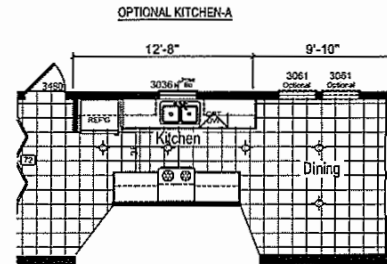

Alberts

Homes of Merit Community Series

1,213 SQ. FT. (Approximate) 3 Bedroom, 2 Bath

Last Updated: 4-13-26

Note: Room Sizes Include Wall Dimensions And Are Not Indicative of True Net Dimensions

CHAMPION HOMES CENTER
1915A SE SR100
Lake City, Florida 32025