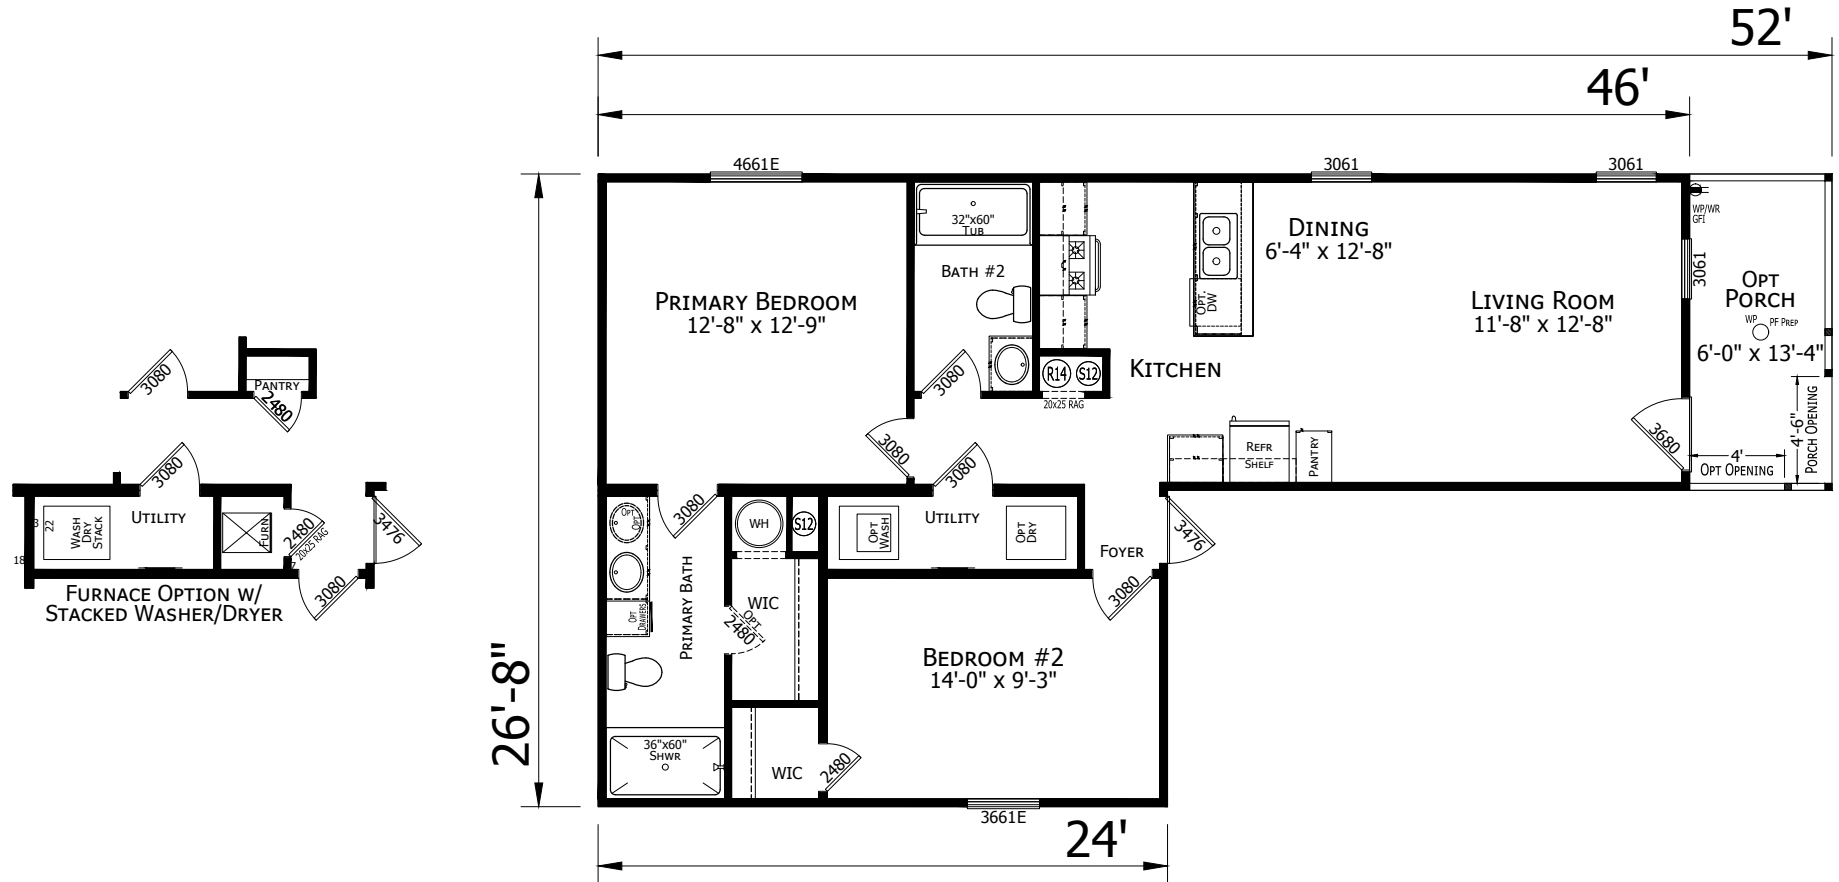

Acoma

Lake Manor Series

933 SQ. FT. (Approximate) 2 Bedroom, 2 Bath

Last Updated: 4-21-23

CHAMPION HOMES CENTER
1915A SE SR100
Lake City, Florida 32025

FactoryHomeSale.com | 1-800-965-3052

IMPORTANT: Champion Homes Center reserves the right to modify, cancel or substitute products or features of this event at any time without prior notice or obligation. Pictures and other promotional materials are representative and may depict or contain floor plans, square footages, elevations, options, upgrades, extra design features, decorations, floor coverings, specialty light fixtures, custom paint and wall coverings, window treatments, landscaping, sound and alarm systems, furnishings, appliances, and other designer/decorator features and amenities that are not included as part of the home and/or may not be available at all locations. Home, pricing and community information is subject to change, and homes to prior sale, at any time without notice or obligation. ©2020 Champion Homes Center. All rights reserved.